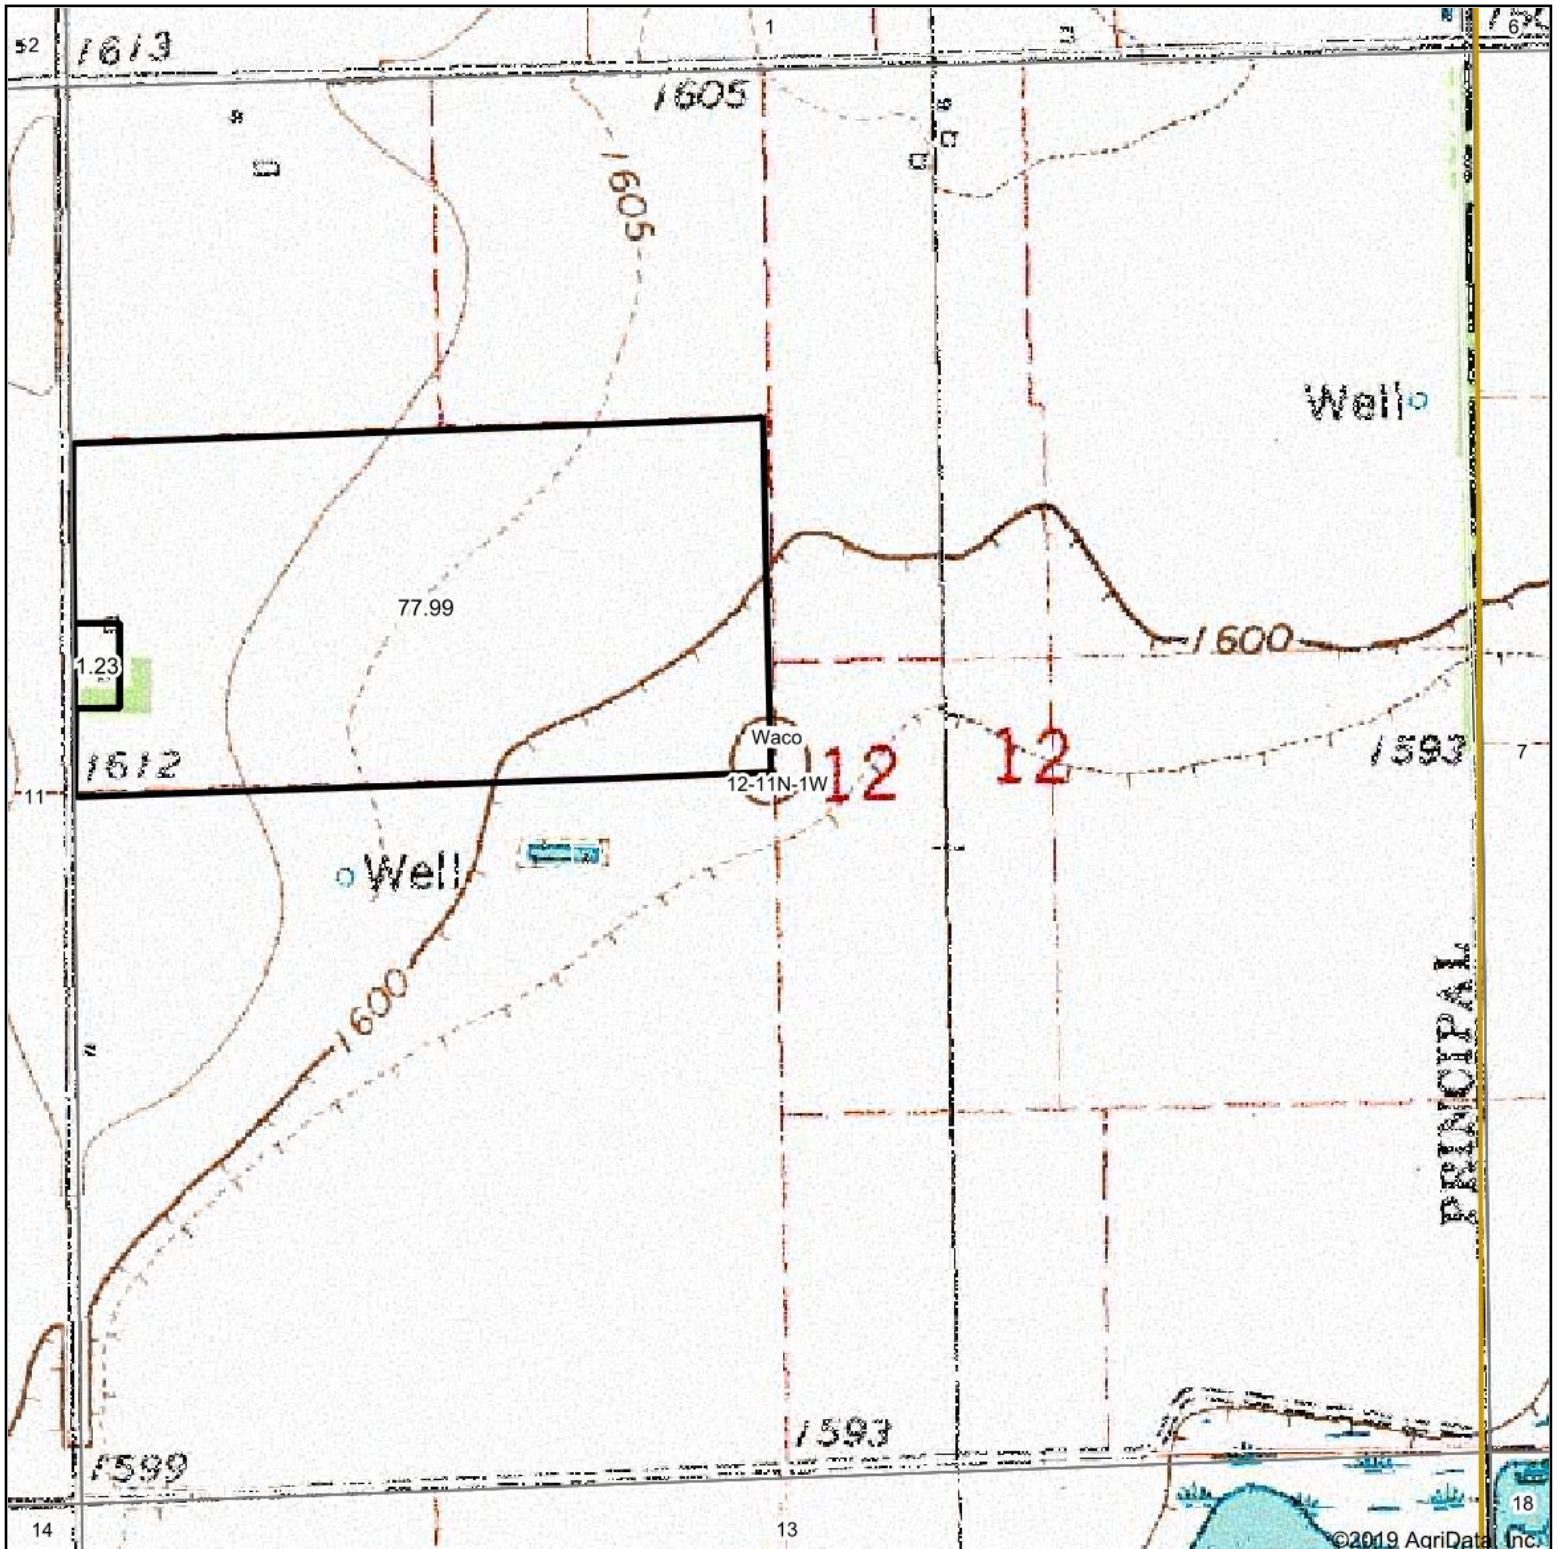

# Topography Map

map center: 40° 56' 16.73, -97° 22' 39.41

Maps Provided By:

© AgriData, Inc. 2019 www.AgriDataInc.com

12-11N-1W  
York County  
Nebraska

10/17/2019