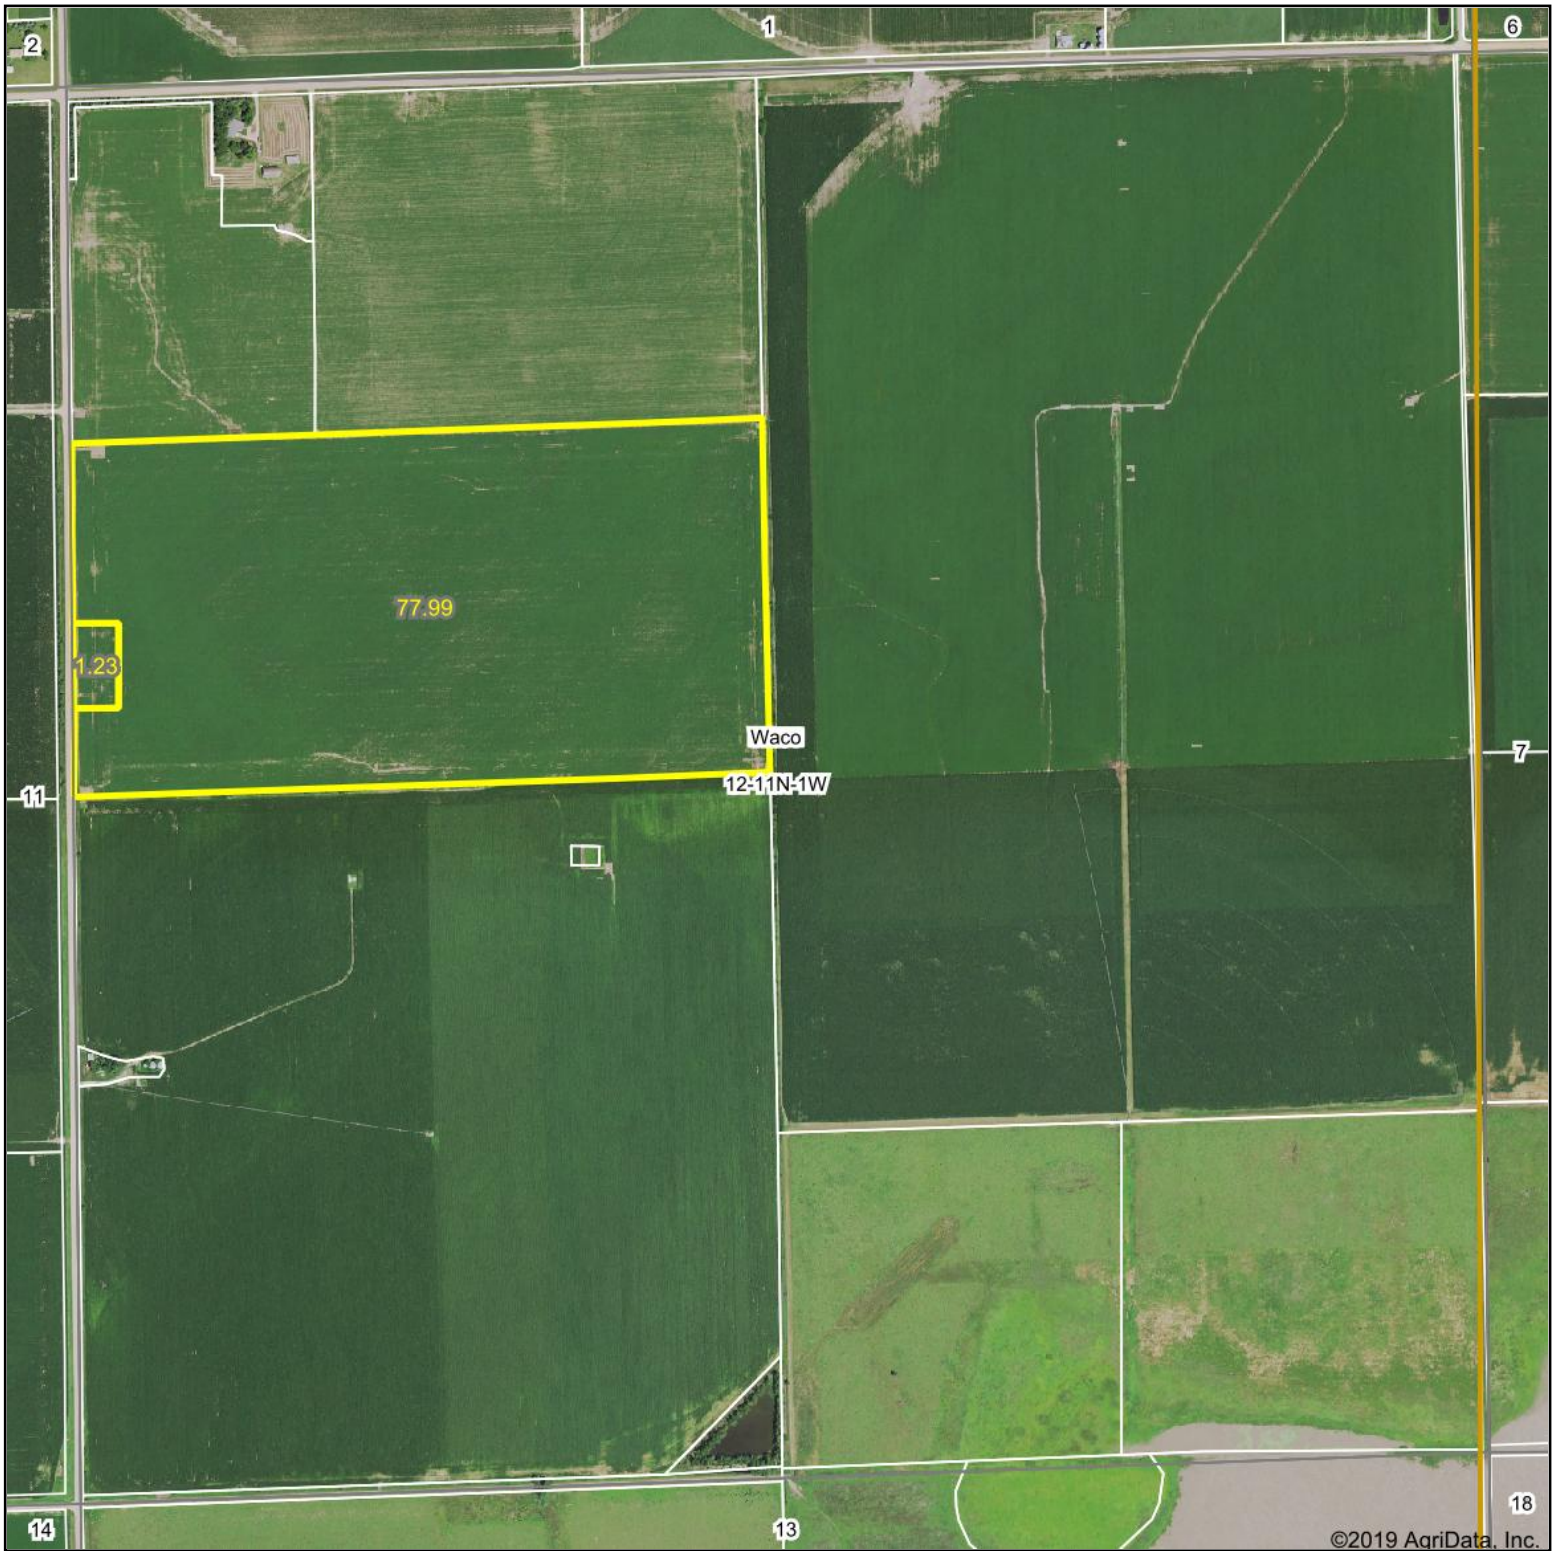

Aerial Map

©2019 AgriData, Inc.

Map Center: 40° 56' 16.73, -97° 22' 39.41

12-11N-1W
York County
Nebraska

Maps Provided By:
surety
CUSTOMIZED ONLINE MAPPING
© AgriData, Inc. 2019 www.AgriDataInc.com

10/17/2019

Field borders provided by Farm Service Agency as of 5/21/2008.