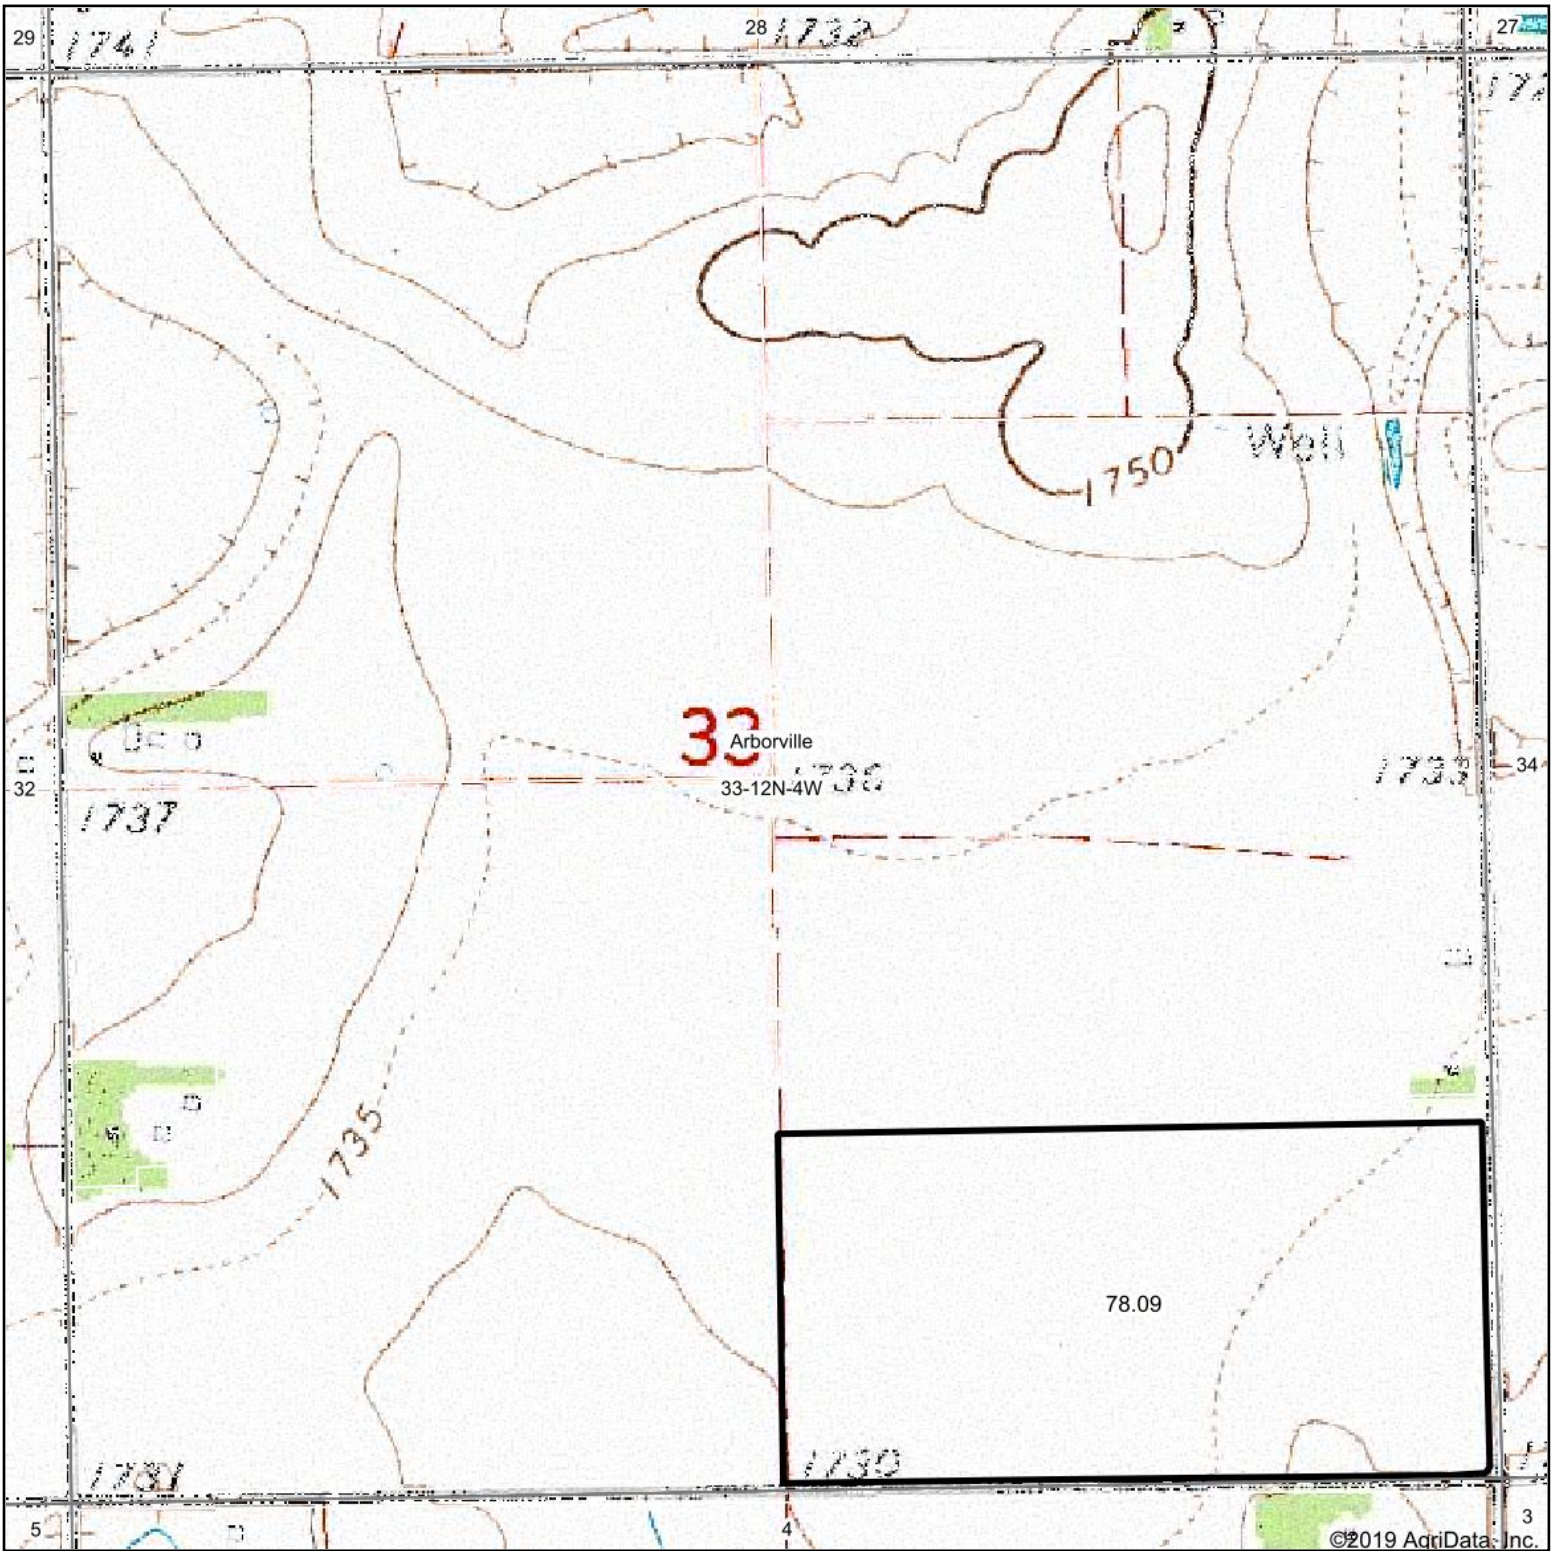

Topography Map

©2019 AgriData, Inc.

map center: 40° 58' 0.27, -97° 46' 43.94

Maps Provided By:

© AgriData, Inc. 2019 www.AgriDataInc.com

33-12N-4W
York County
Nebraska

10/17/2019