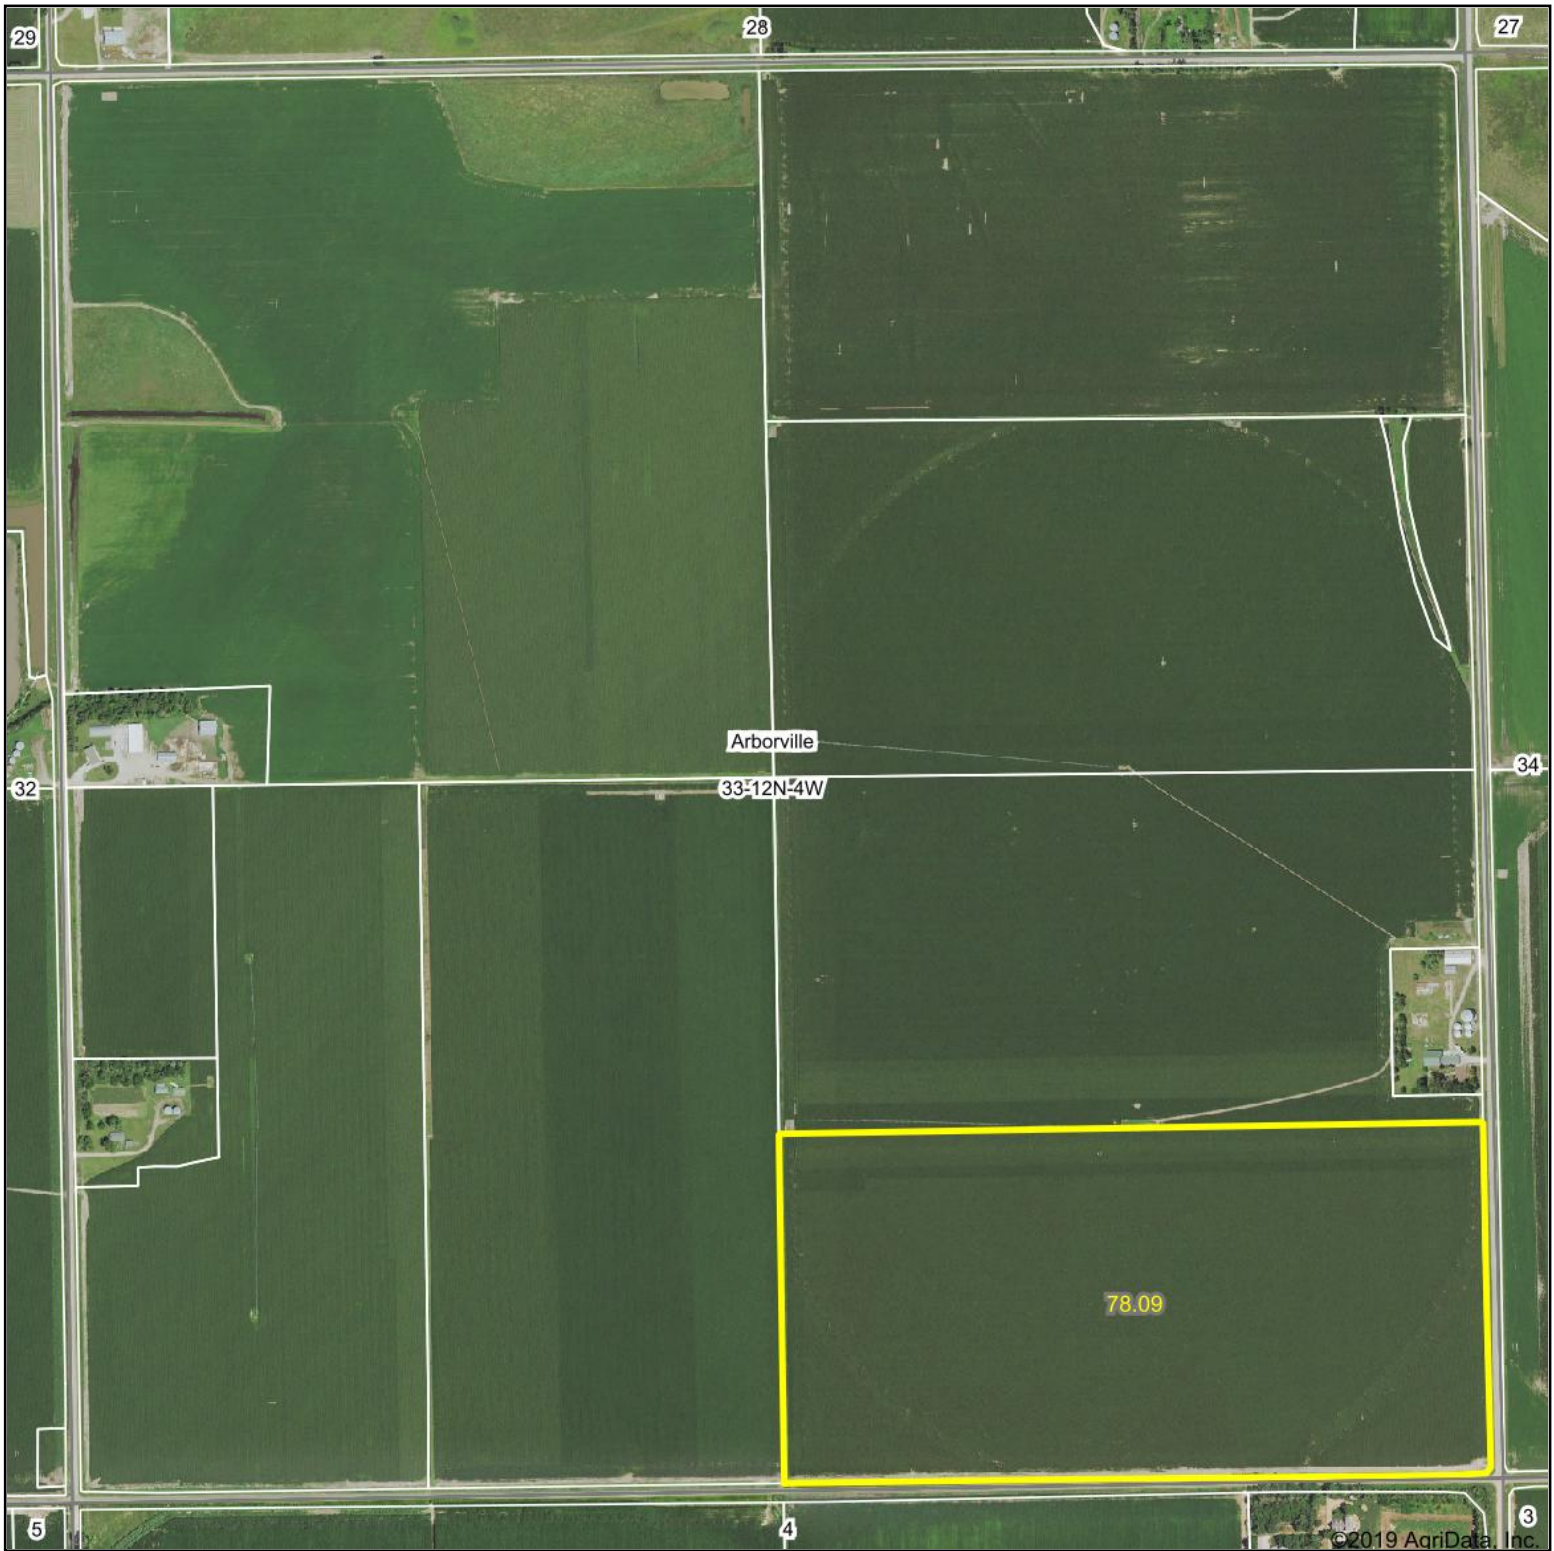

Aerial Map

Map Center: 40° 58' 0.27, -97° 46' 43.94

33-12N-4W
York County
Nebraska

Maps Provided By:
 **surety**
CUSTOMIZED ONLINE MAPPING
© AgriData, Inc. 2019 www.AgriDataInc.com

10/17/2019