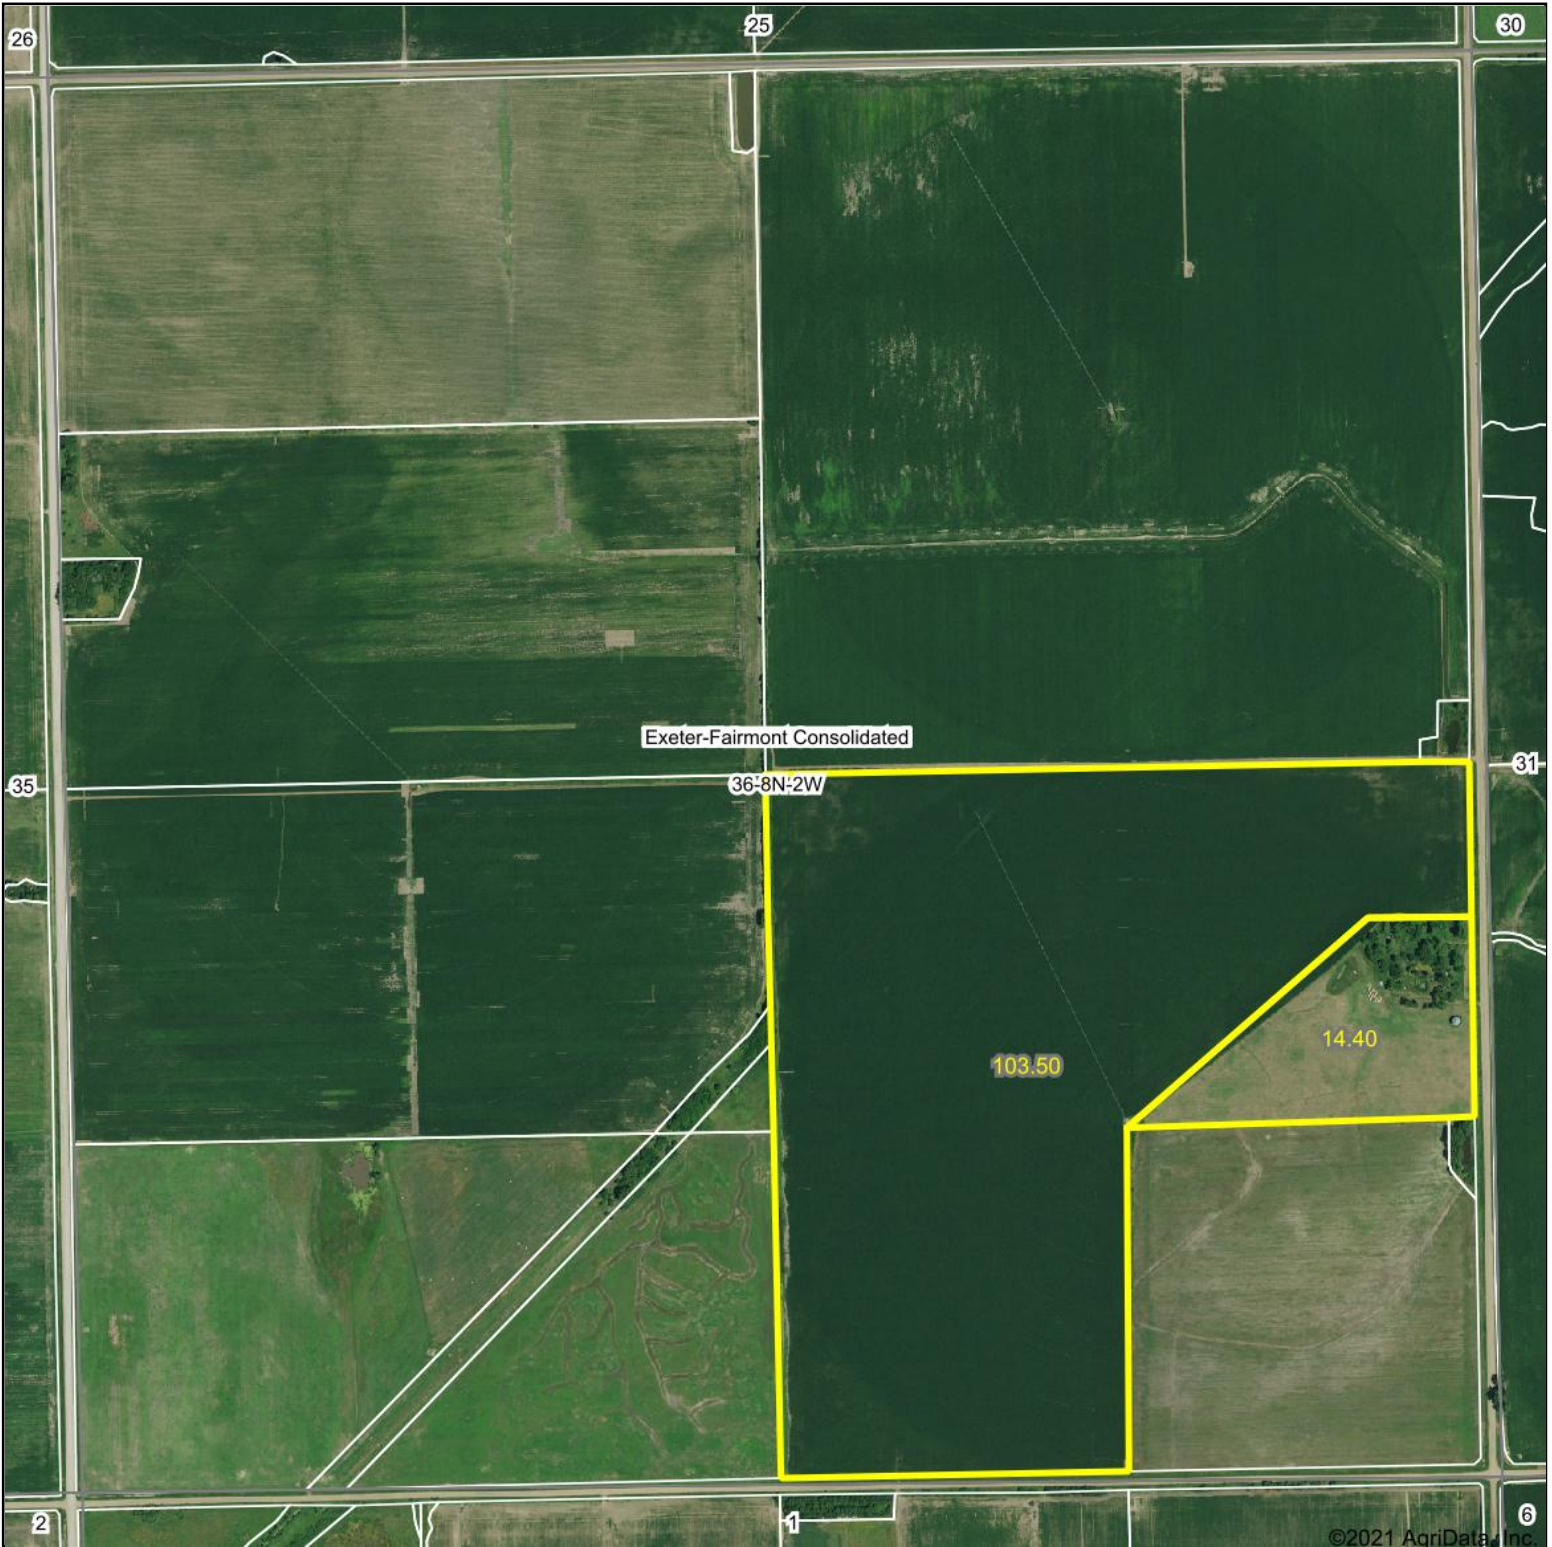

Aerial Map

Map Center: 40° 37' 7.42, -97° 29' 33.27

36-8N-2W
Fillmore County
Nebraska

10/2/2021

Maps Provided By:

CUSTOMIZED ONLINE MAPPING

© AgriData, Inc. 2021

www.AgriDataInc.com

Field borders provided by Farm Service Agency as of 5/21/2008.