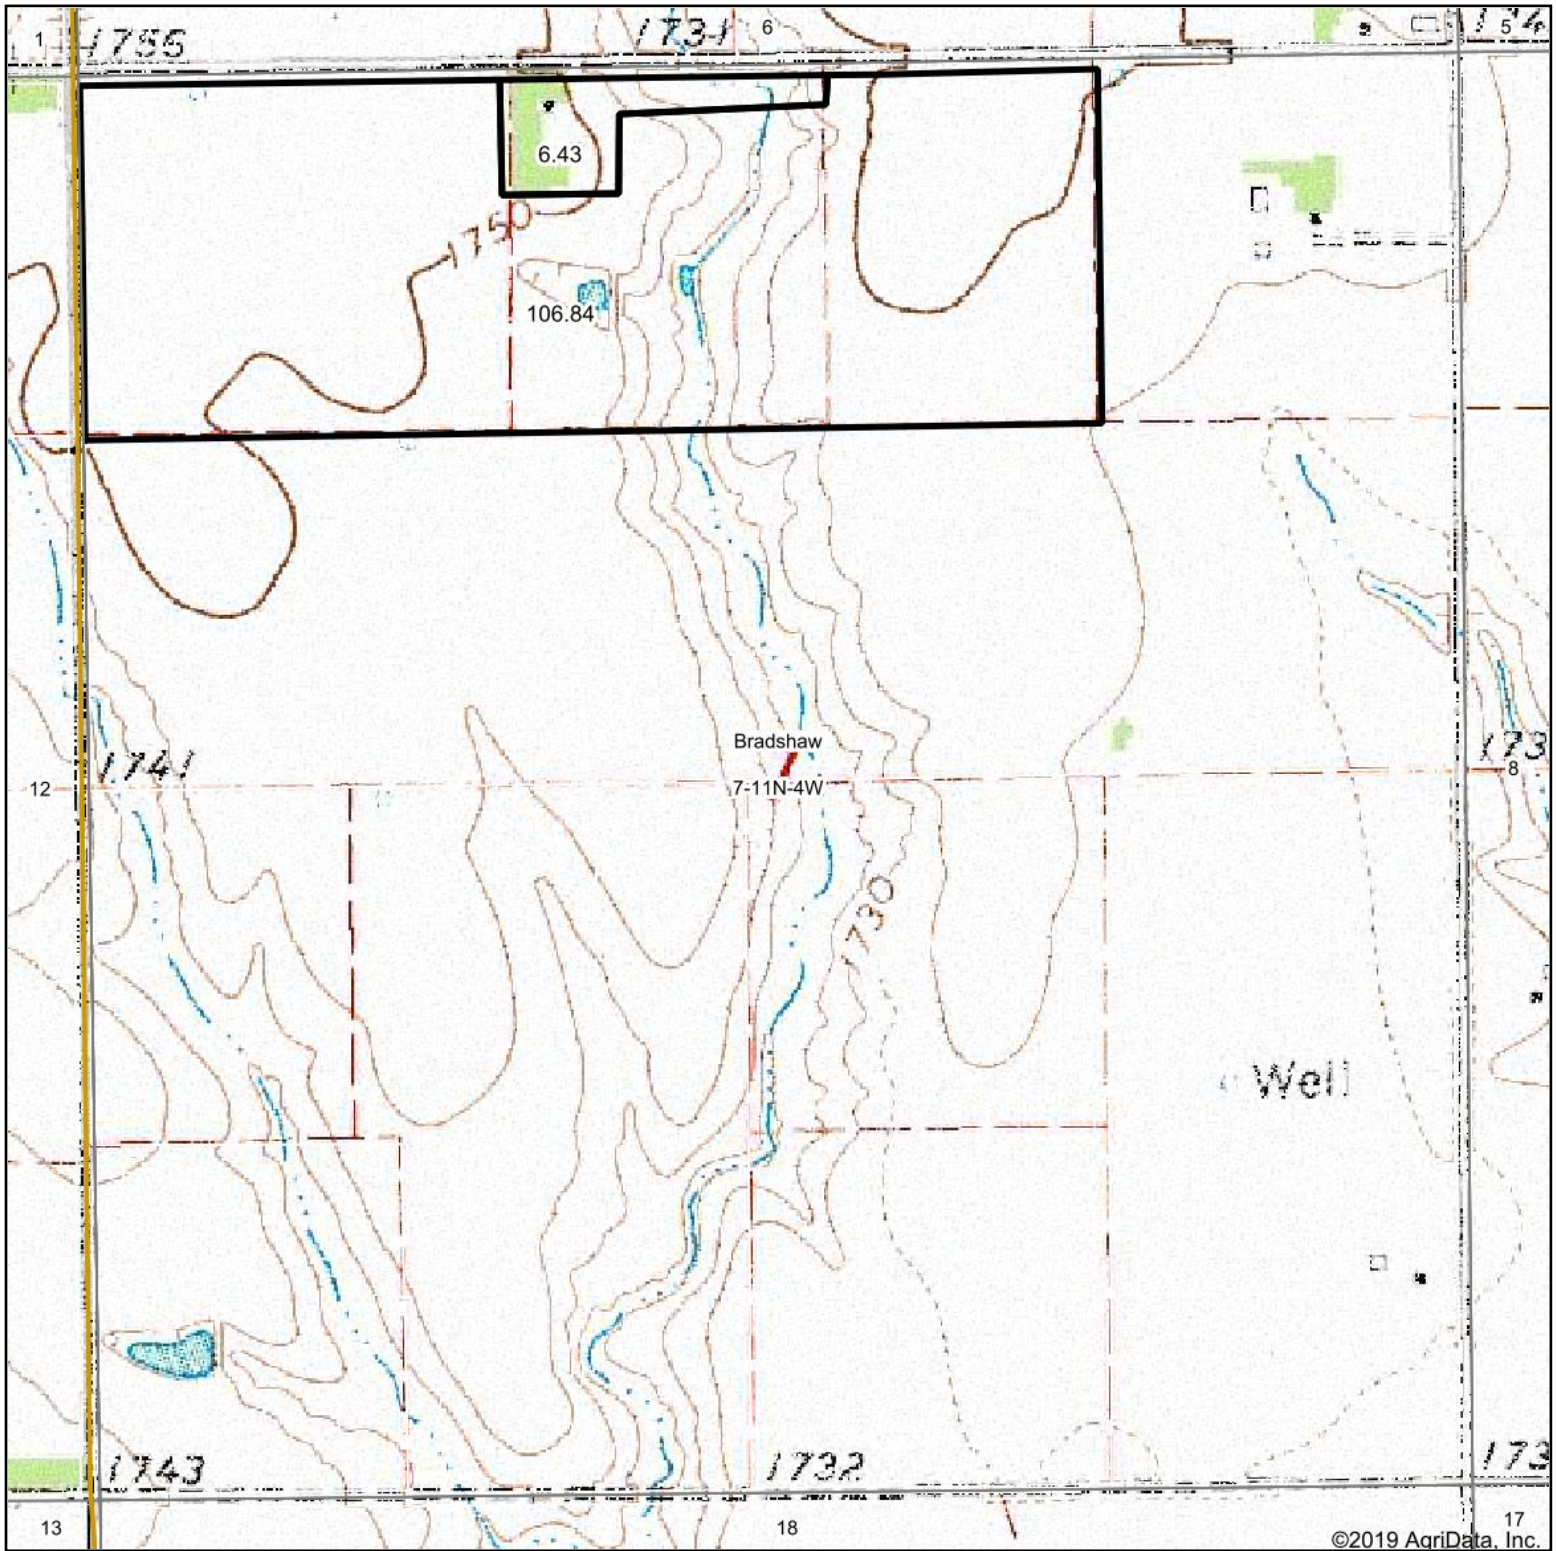

Topography Map

©2019 AgriData, Inc.

map center: 40° 56' 15.76, -97° 49' 0.32

Maps Provided By:

© AgriData, Inc. 2019 www.AgridataInc.com

7-11N-4W
York County
Nebraska

10/17/2019