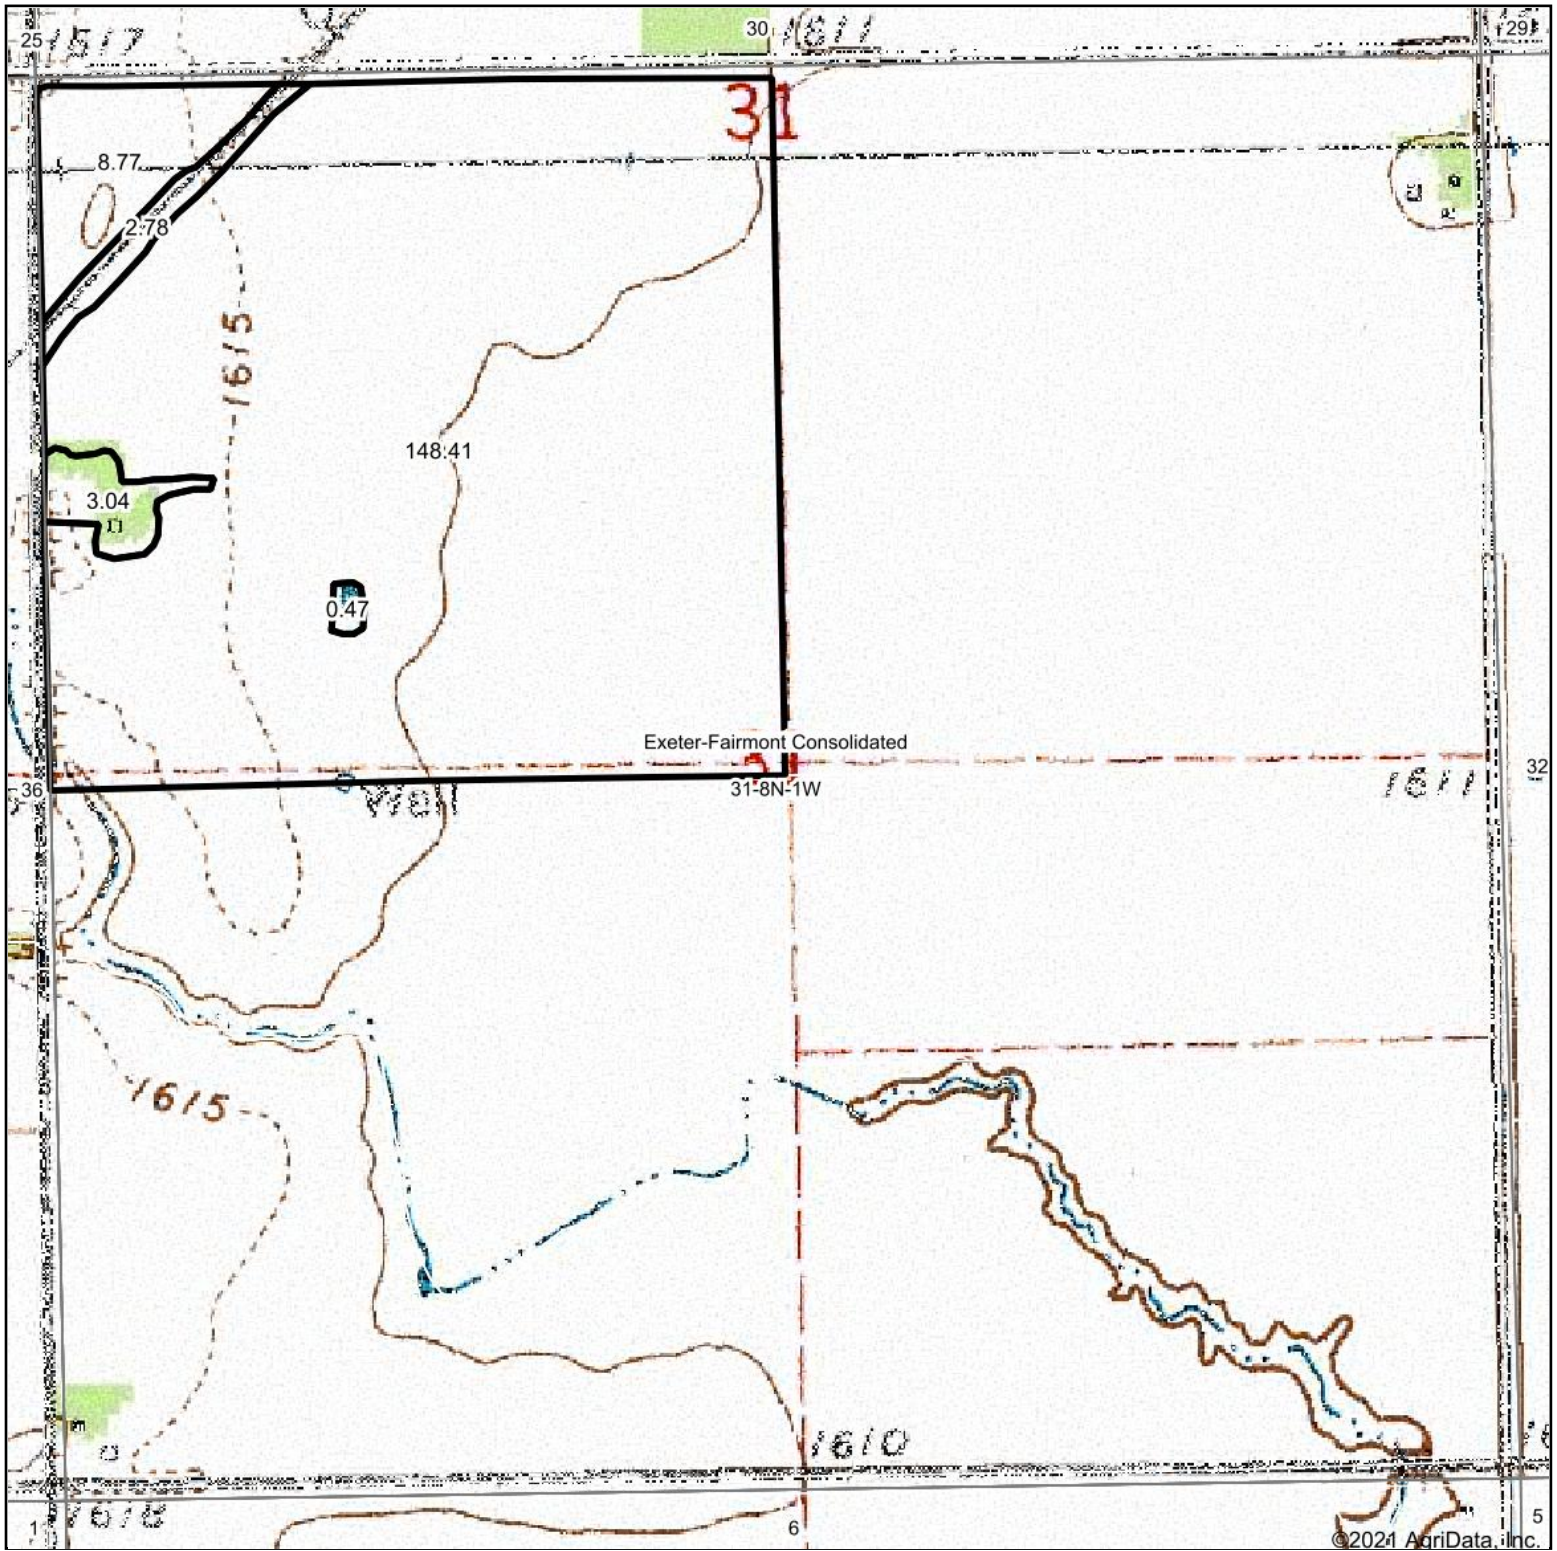

Topography Map

map center: 40° 37' 7.37, -97° 28' 23.9

Maps Provided By:

© AgriData, Inc. 2021

www.AgriDataInc.com

31-8N-1W
Fillmore County
Nebraska

10/2/2021