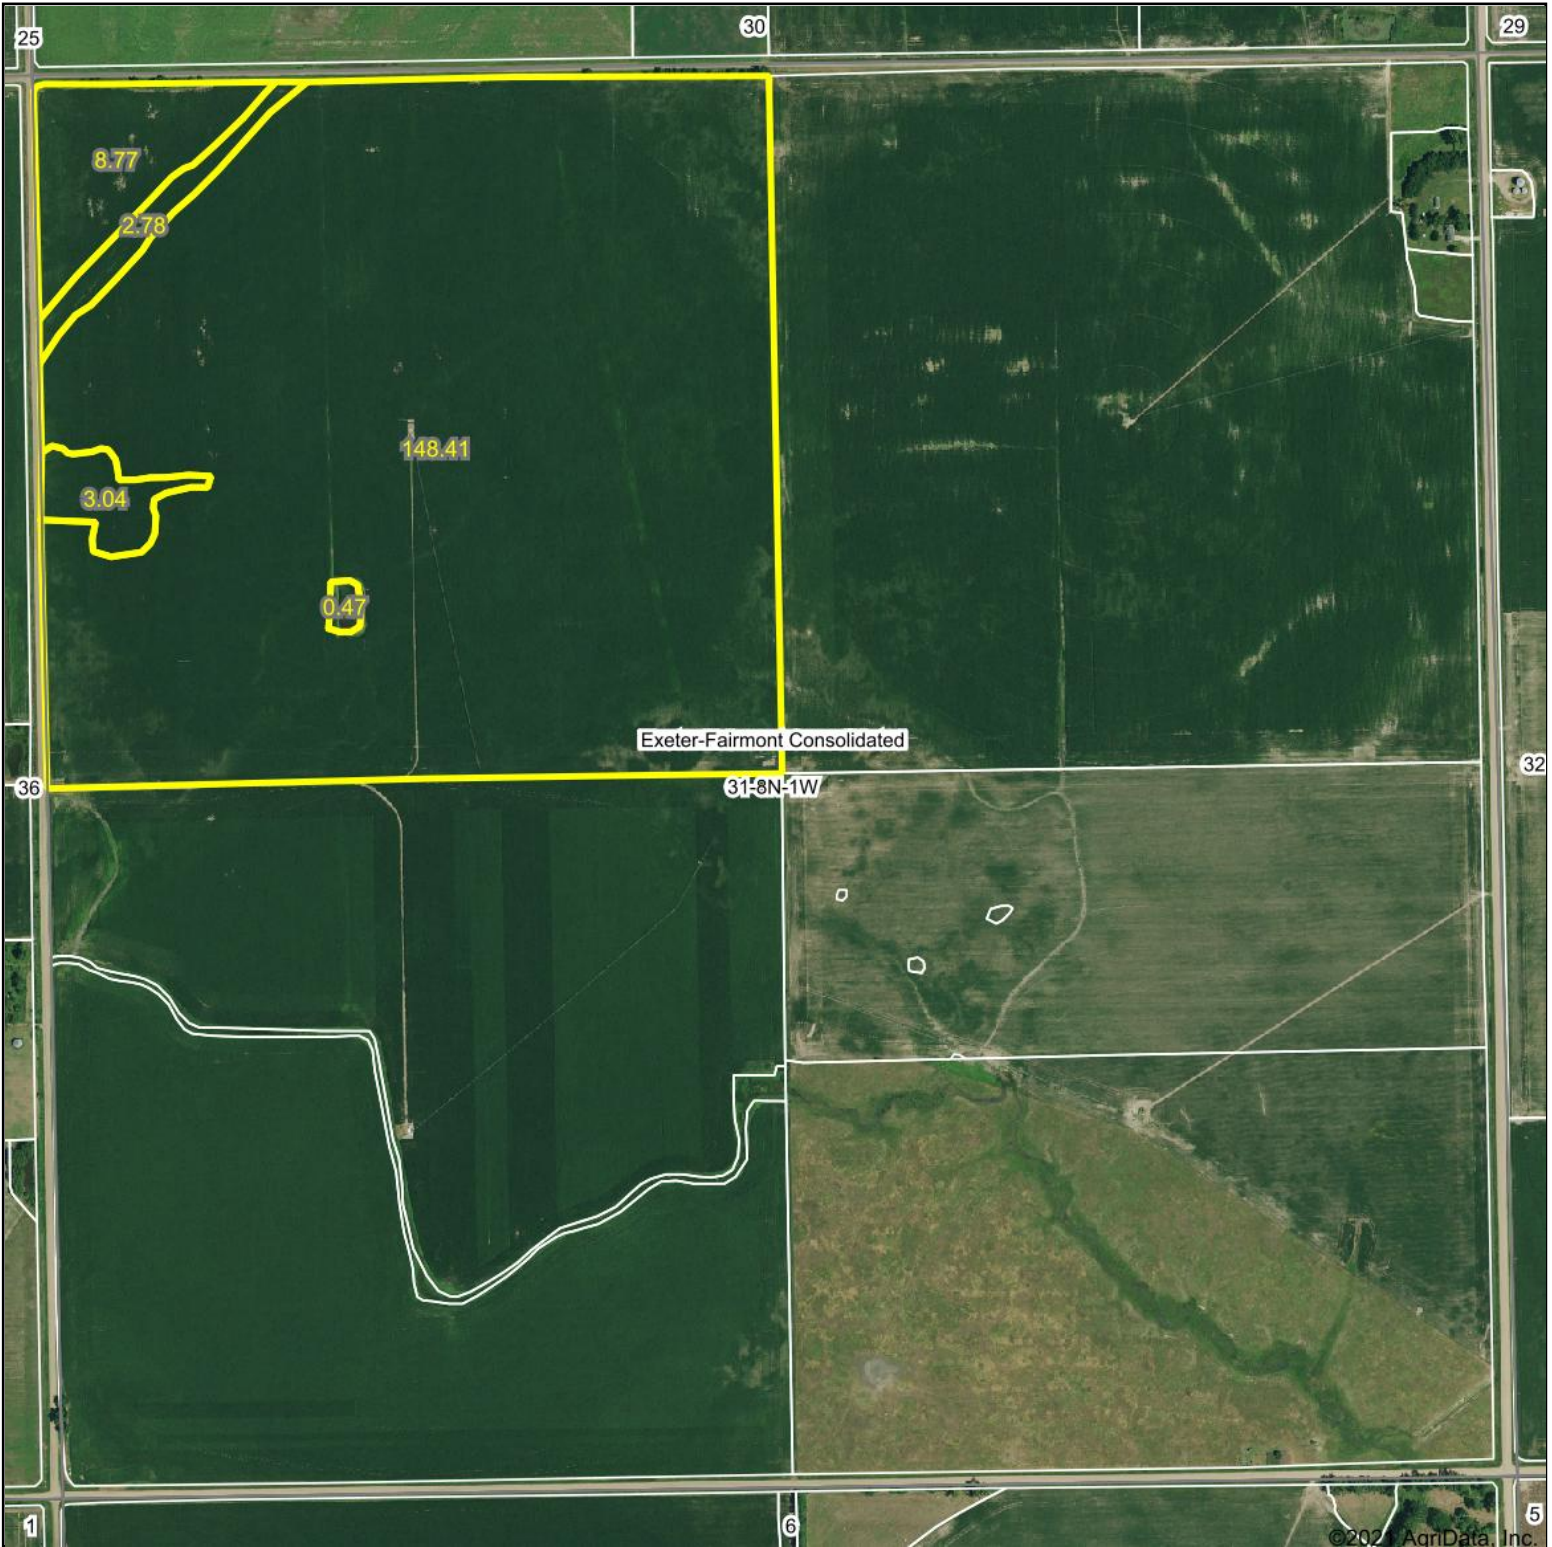

Aerial Map

Exeter-Fairmont Consolidated

31-8N-1W

Map Center: 40° 37' 7.37, -97° 28' 23.9

31-8N-1W
Fillmore County
Nebraska

10/2/2021

Maps Provided By:

© AgriData, Inc. 2021 www.AgriDataInc.com

Field borders provided by Farm Service Agency as of 5/21/2008.