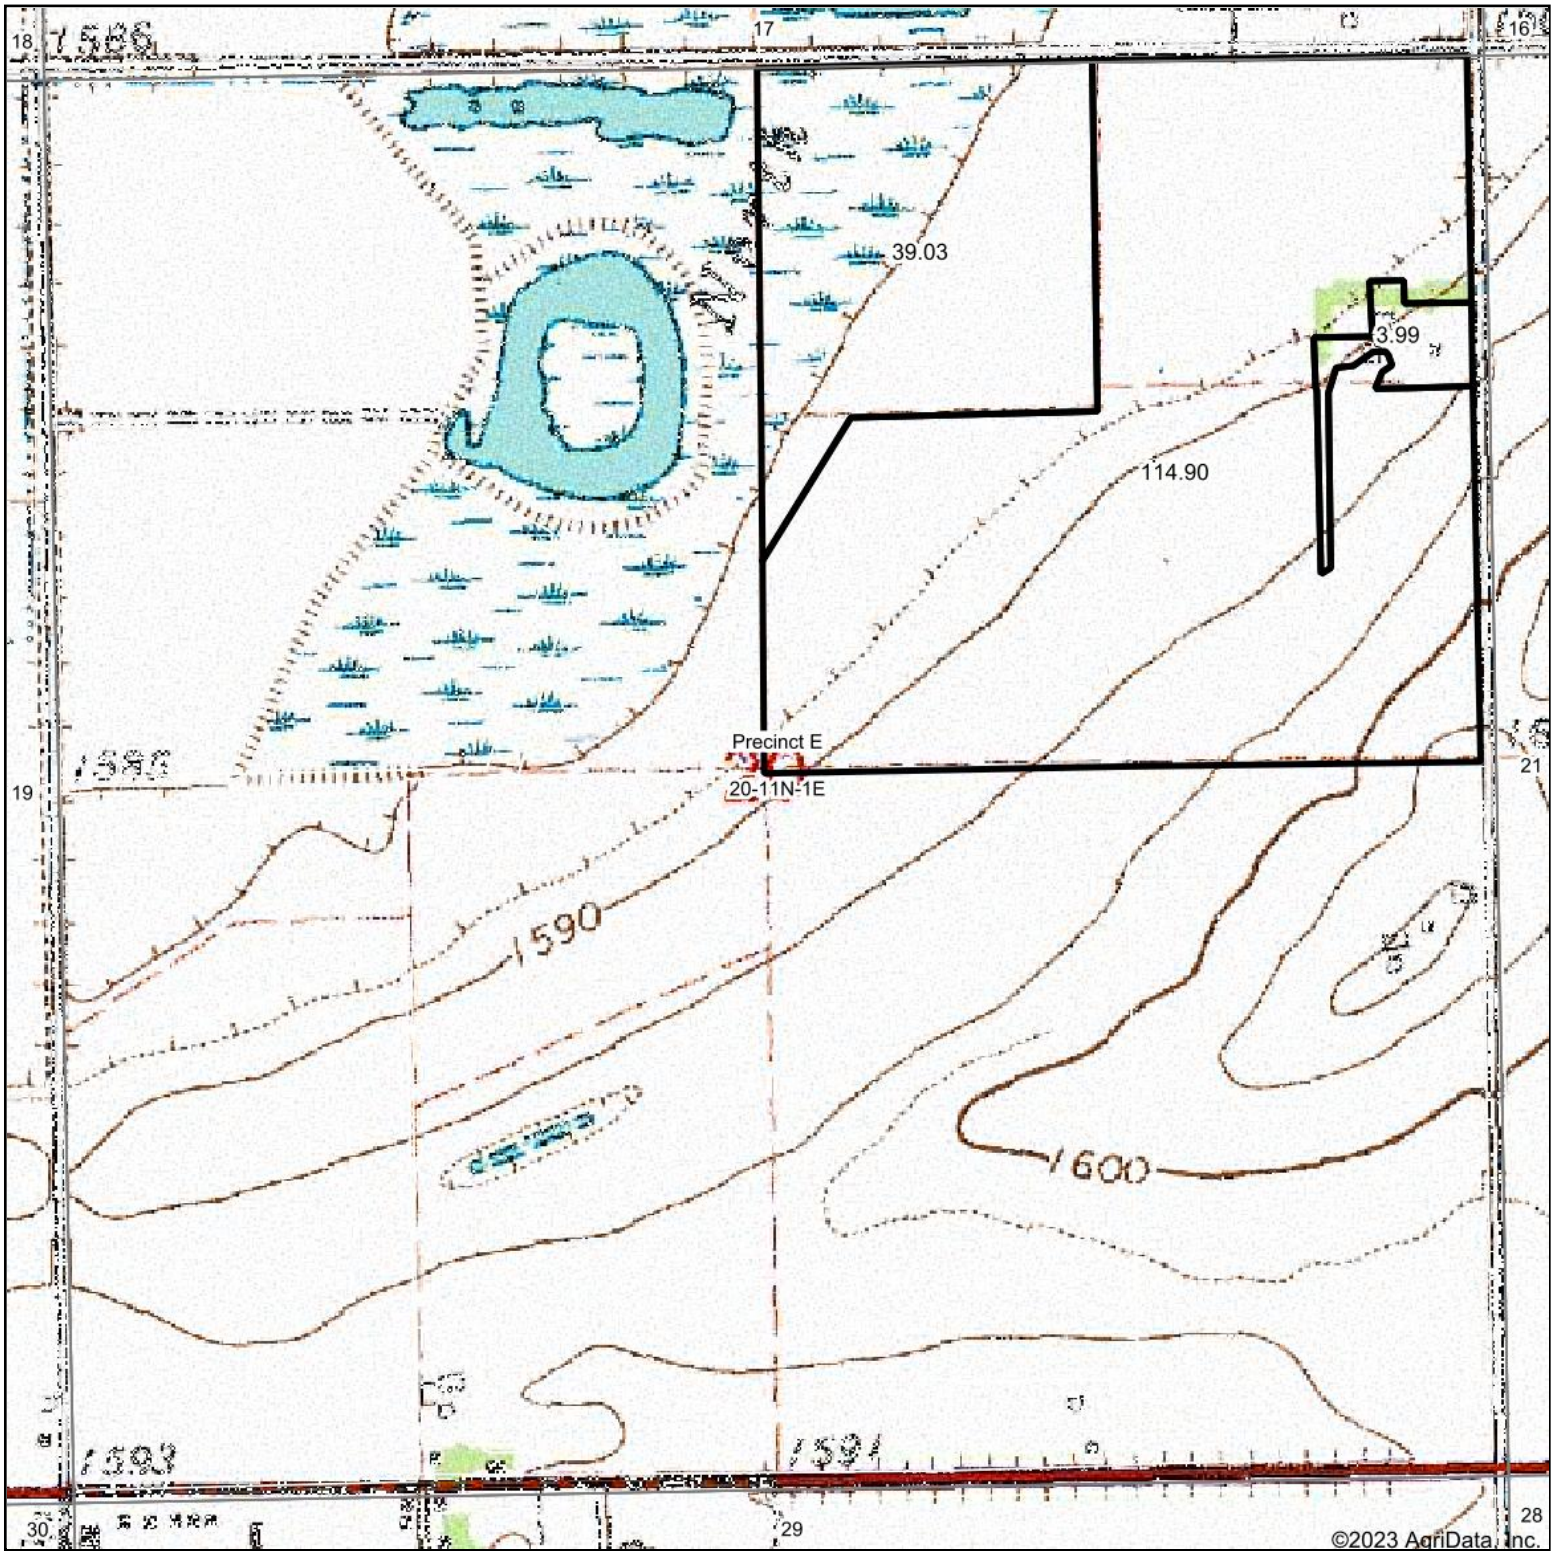

Topography Map

©2023 AgriData, Inc.

Map Center: 40° 54' 32.46, -97° 20' 23.9

Maps Provided By:

© AgriData, Inc. 2023 www.AgriDataInc.com

20-11N-1E
Seward County
Nebraska

7/16/2023