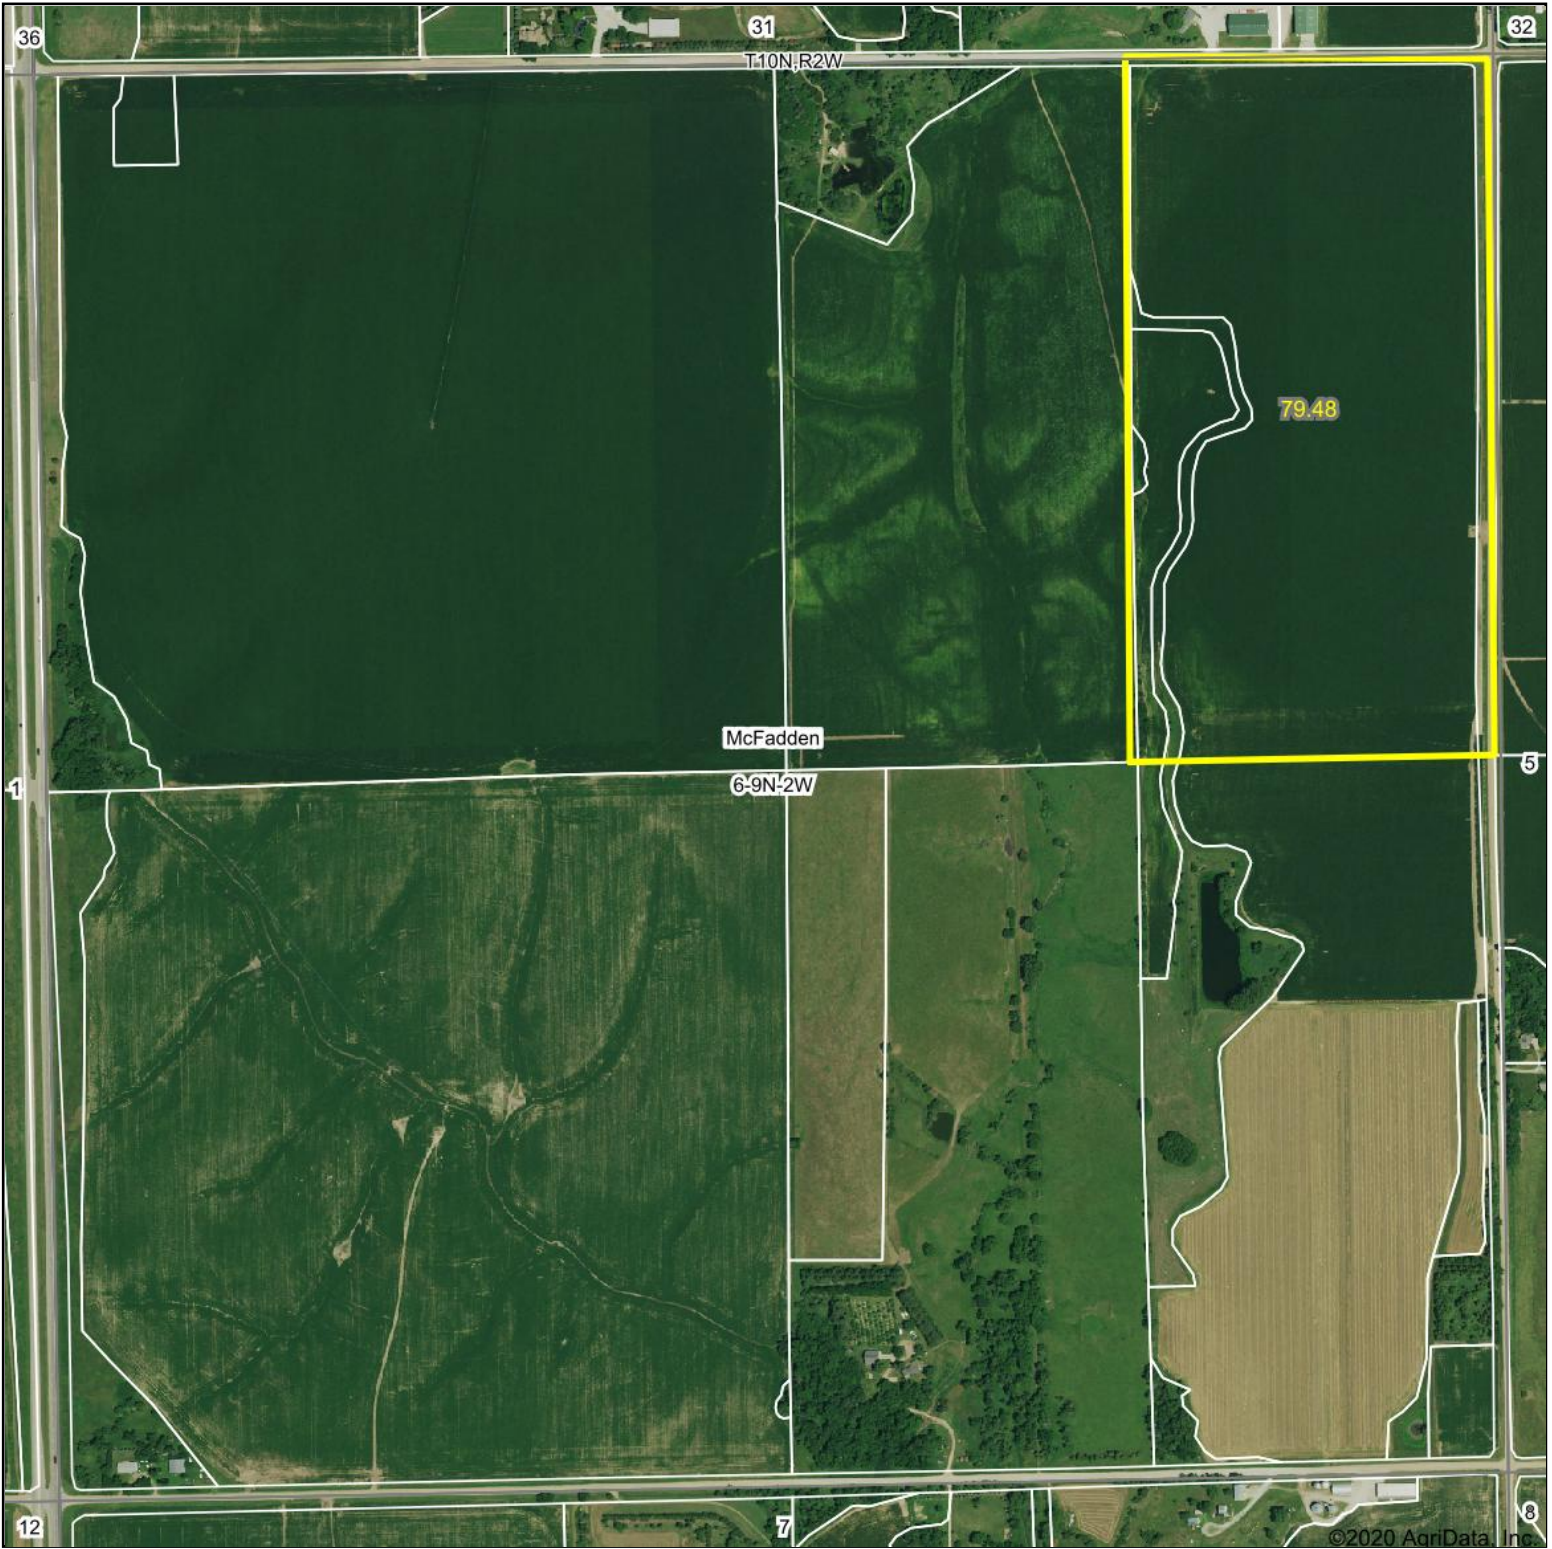

Aerial Map

Map Center: 40° 46' 41.54, -97° 35' 16.01

6-9N-2W
York County
Nebraska

12/16/2020

Maps Provided By:

© AgriData, Inc. 2020 www.AgriDataInc.com

Field borders provided by Farm Service Agency as of 5/21/2008.