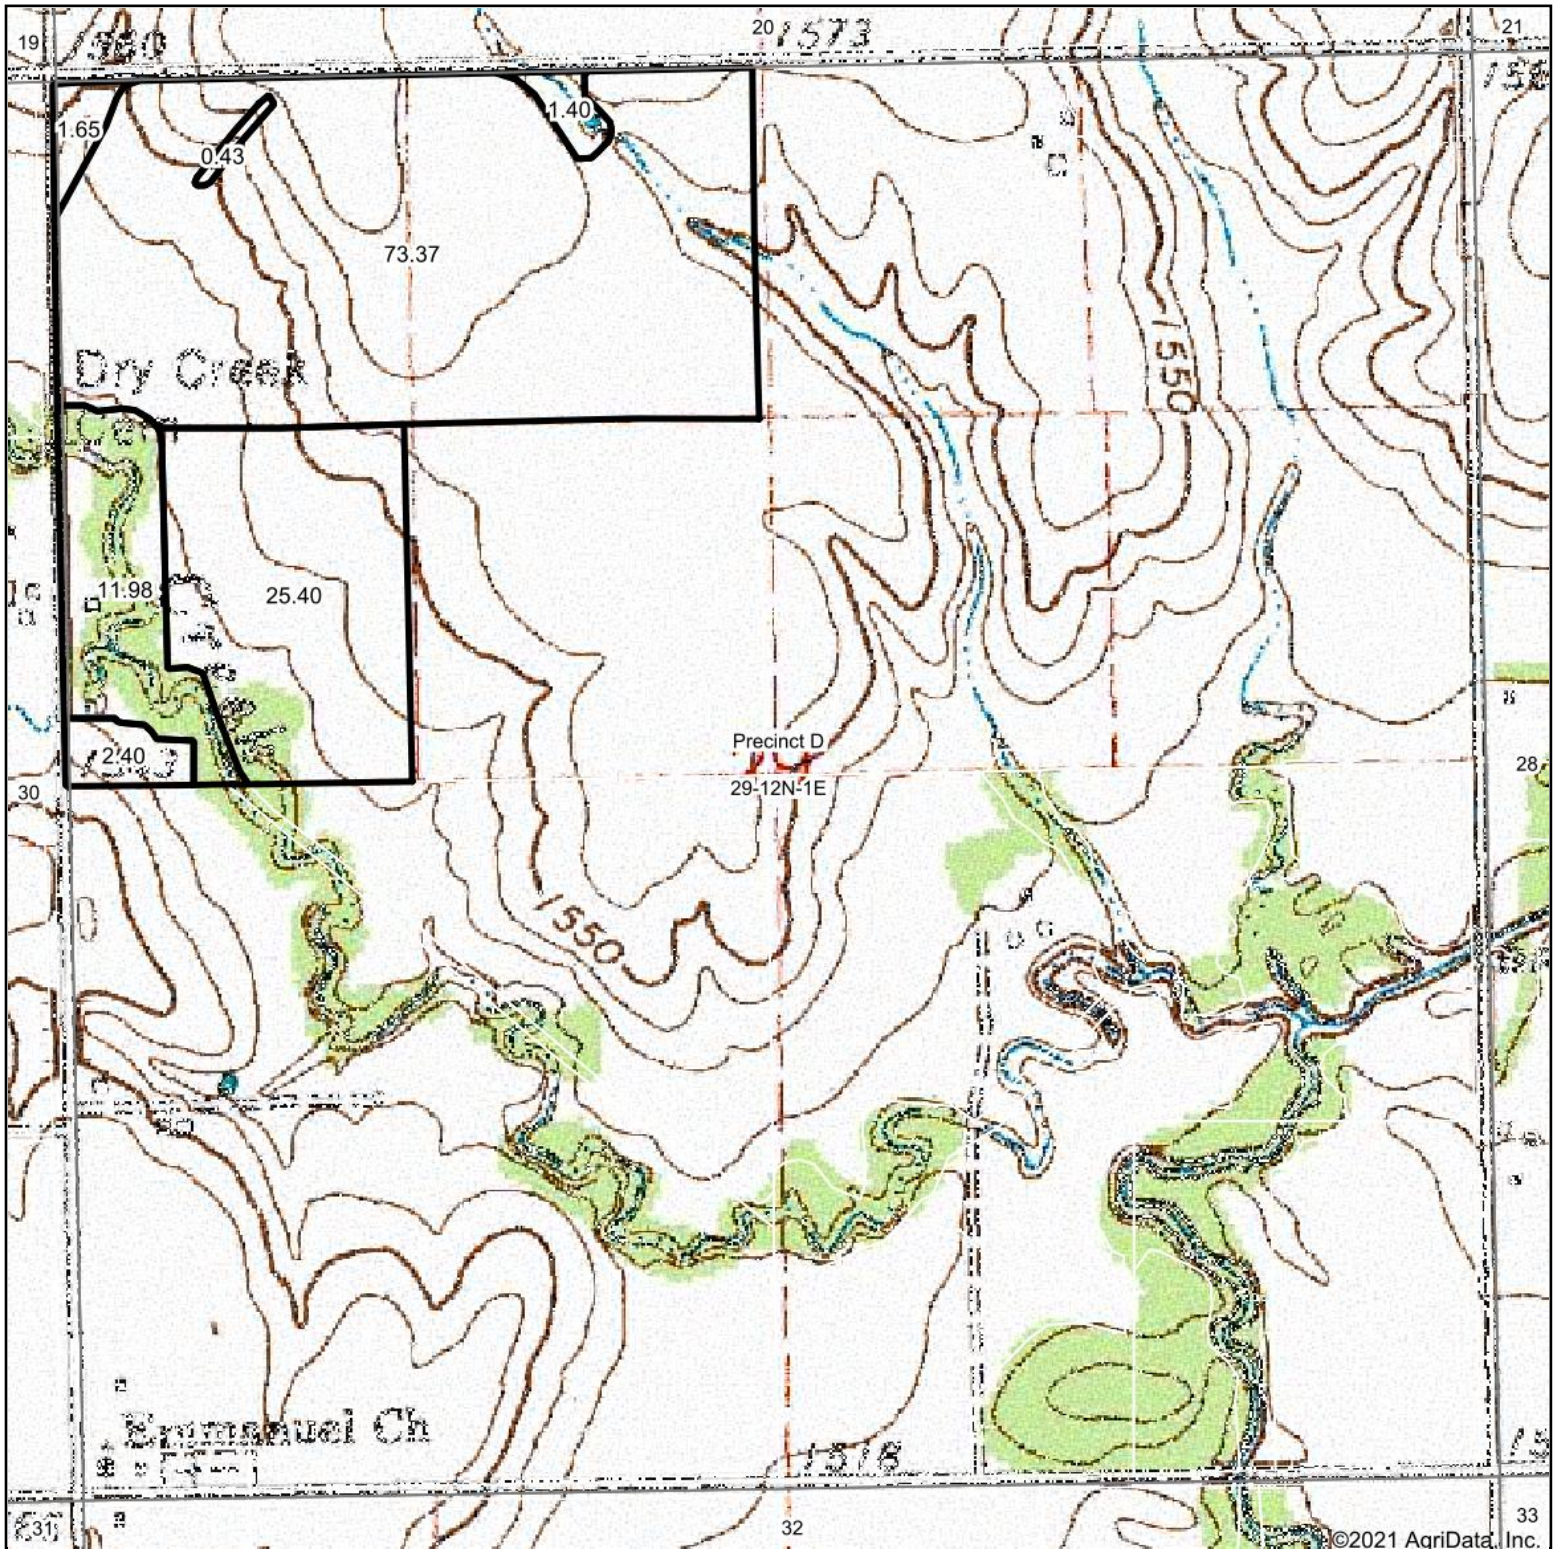

Topography Map

map center: 40° 58' 54.04, -97° 20' 22.82

Maps Provided By:

© AgriData, Inc. 2021 www.AgriDataInc.com

29-12N-1E
Seward County
Nebraska

10/7/2021