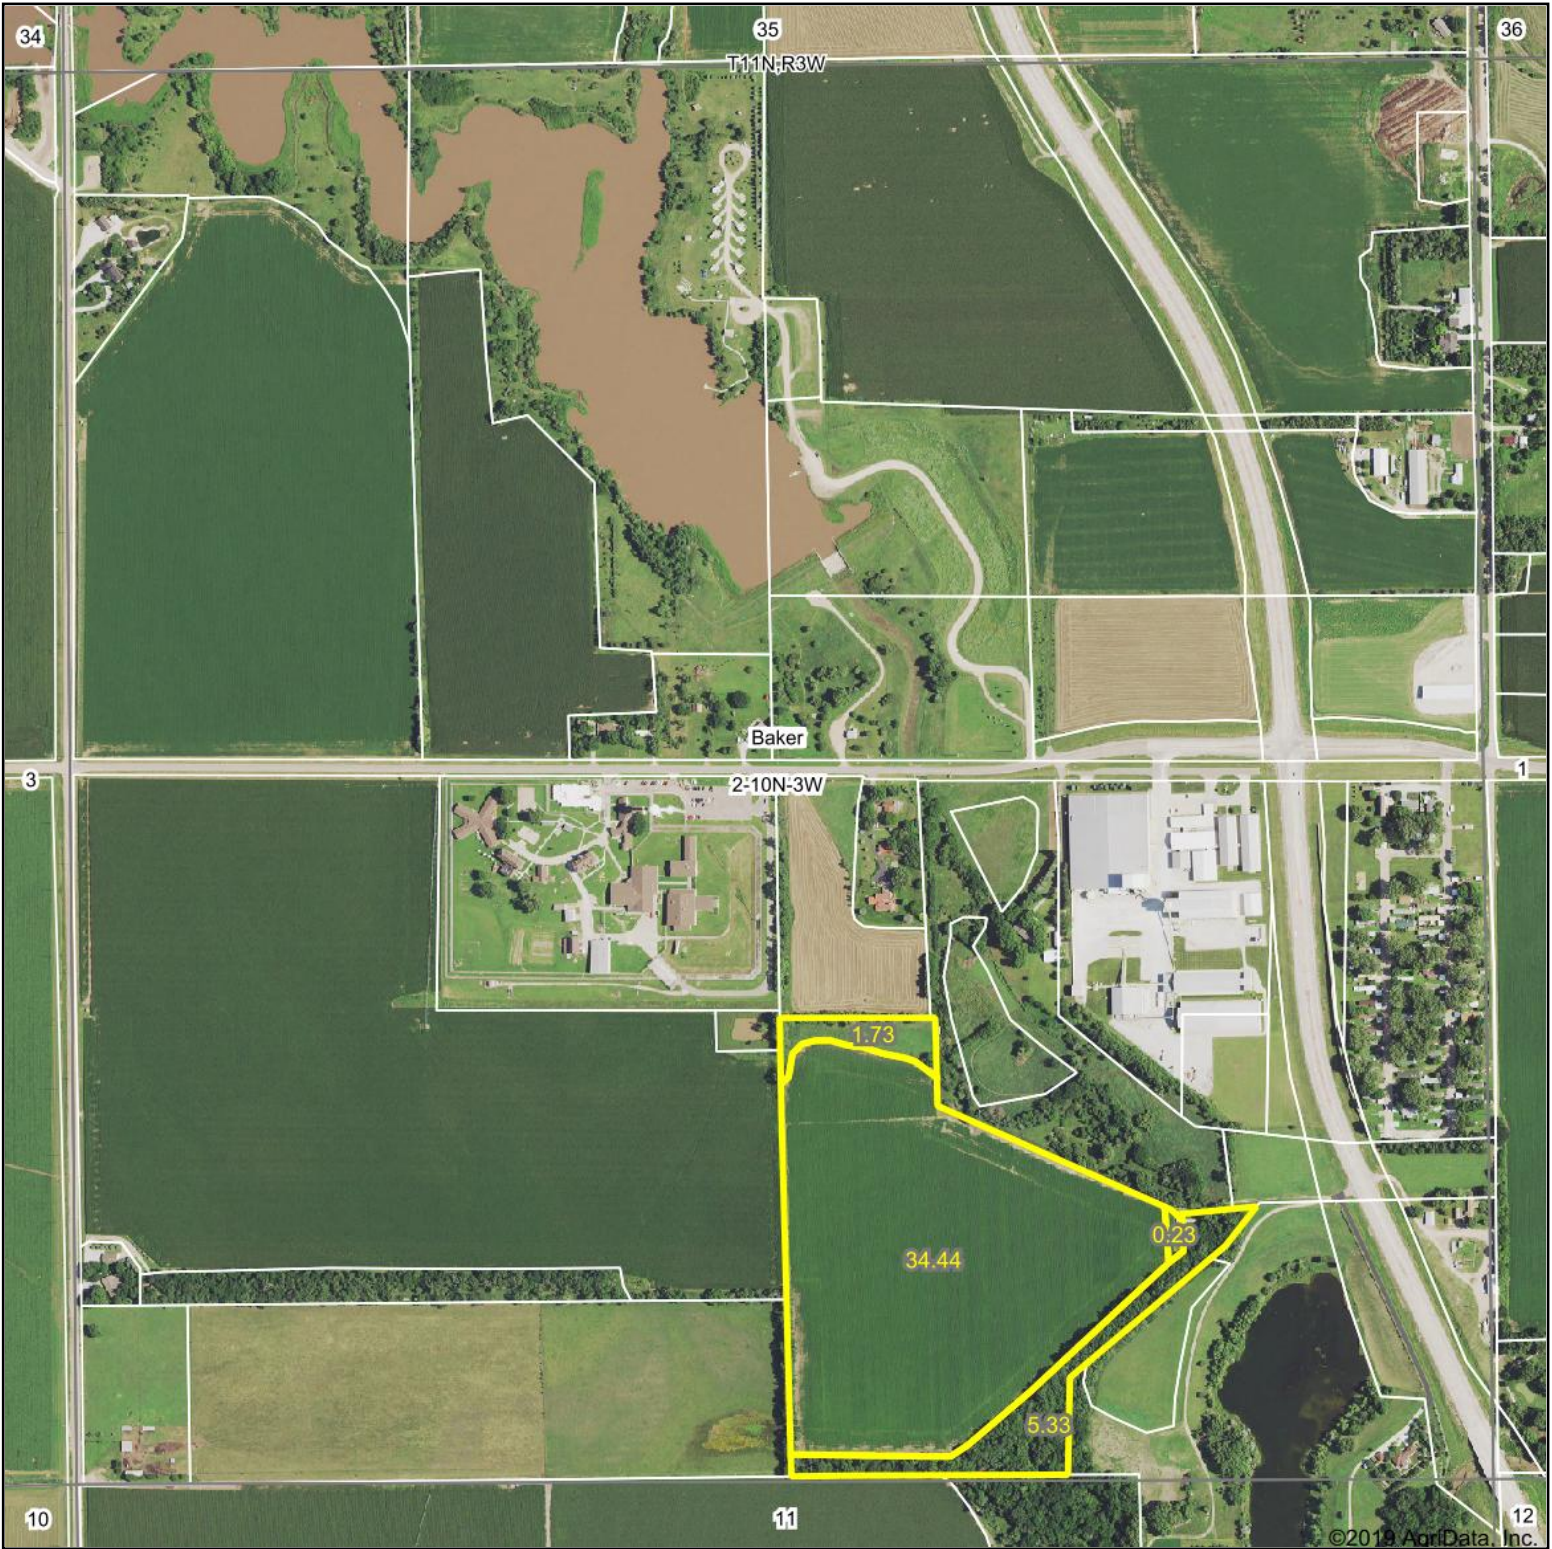

Aerial Map

Map Center: 40° 51' 54.55, -97° 37' 34.34

2-10N-3W
York County
Nebraska

10/31/2019

Maps Provided By:

© AgriData, Inc. 2019 www.AgriDataInc.com

Field borders provided by Farm Service Agency as of 5/21/2008.