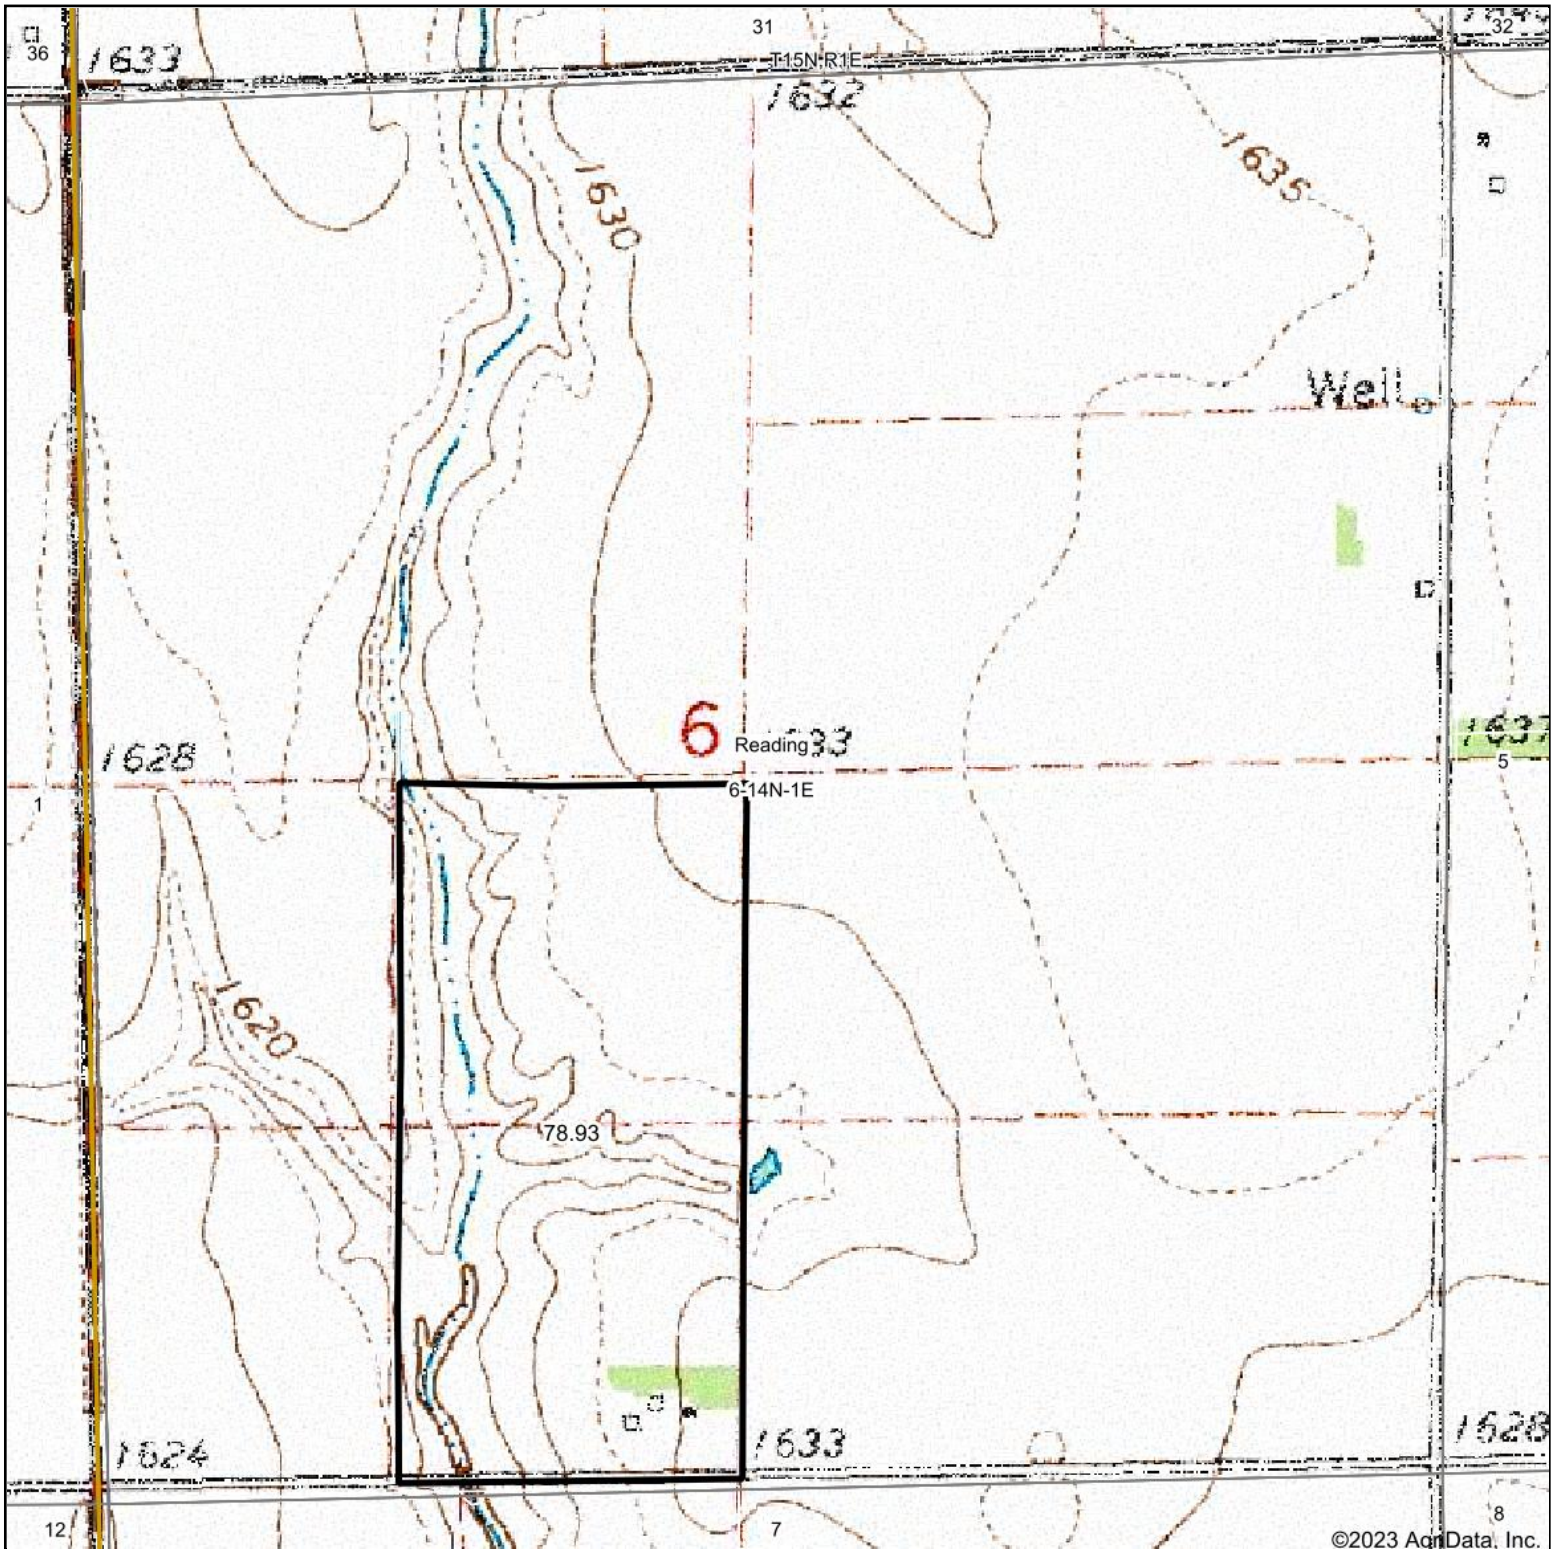

Topography Map

Map Center: 41° 12' 49.9, -97° 21' 30.67

6-14N-1E
Butler County
Nebraska

10/14/2023

Maps Provided By:

© AgriData, Inc. 2023 www.AgriDataInc.com