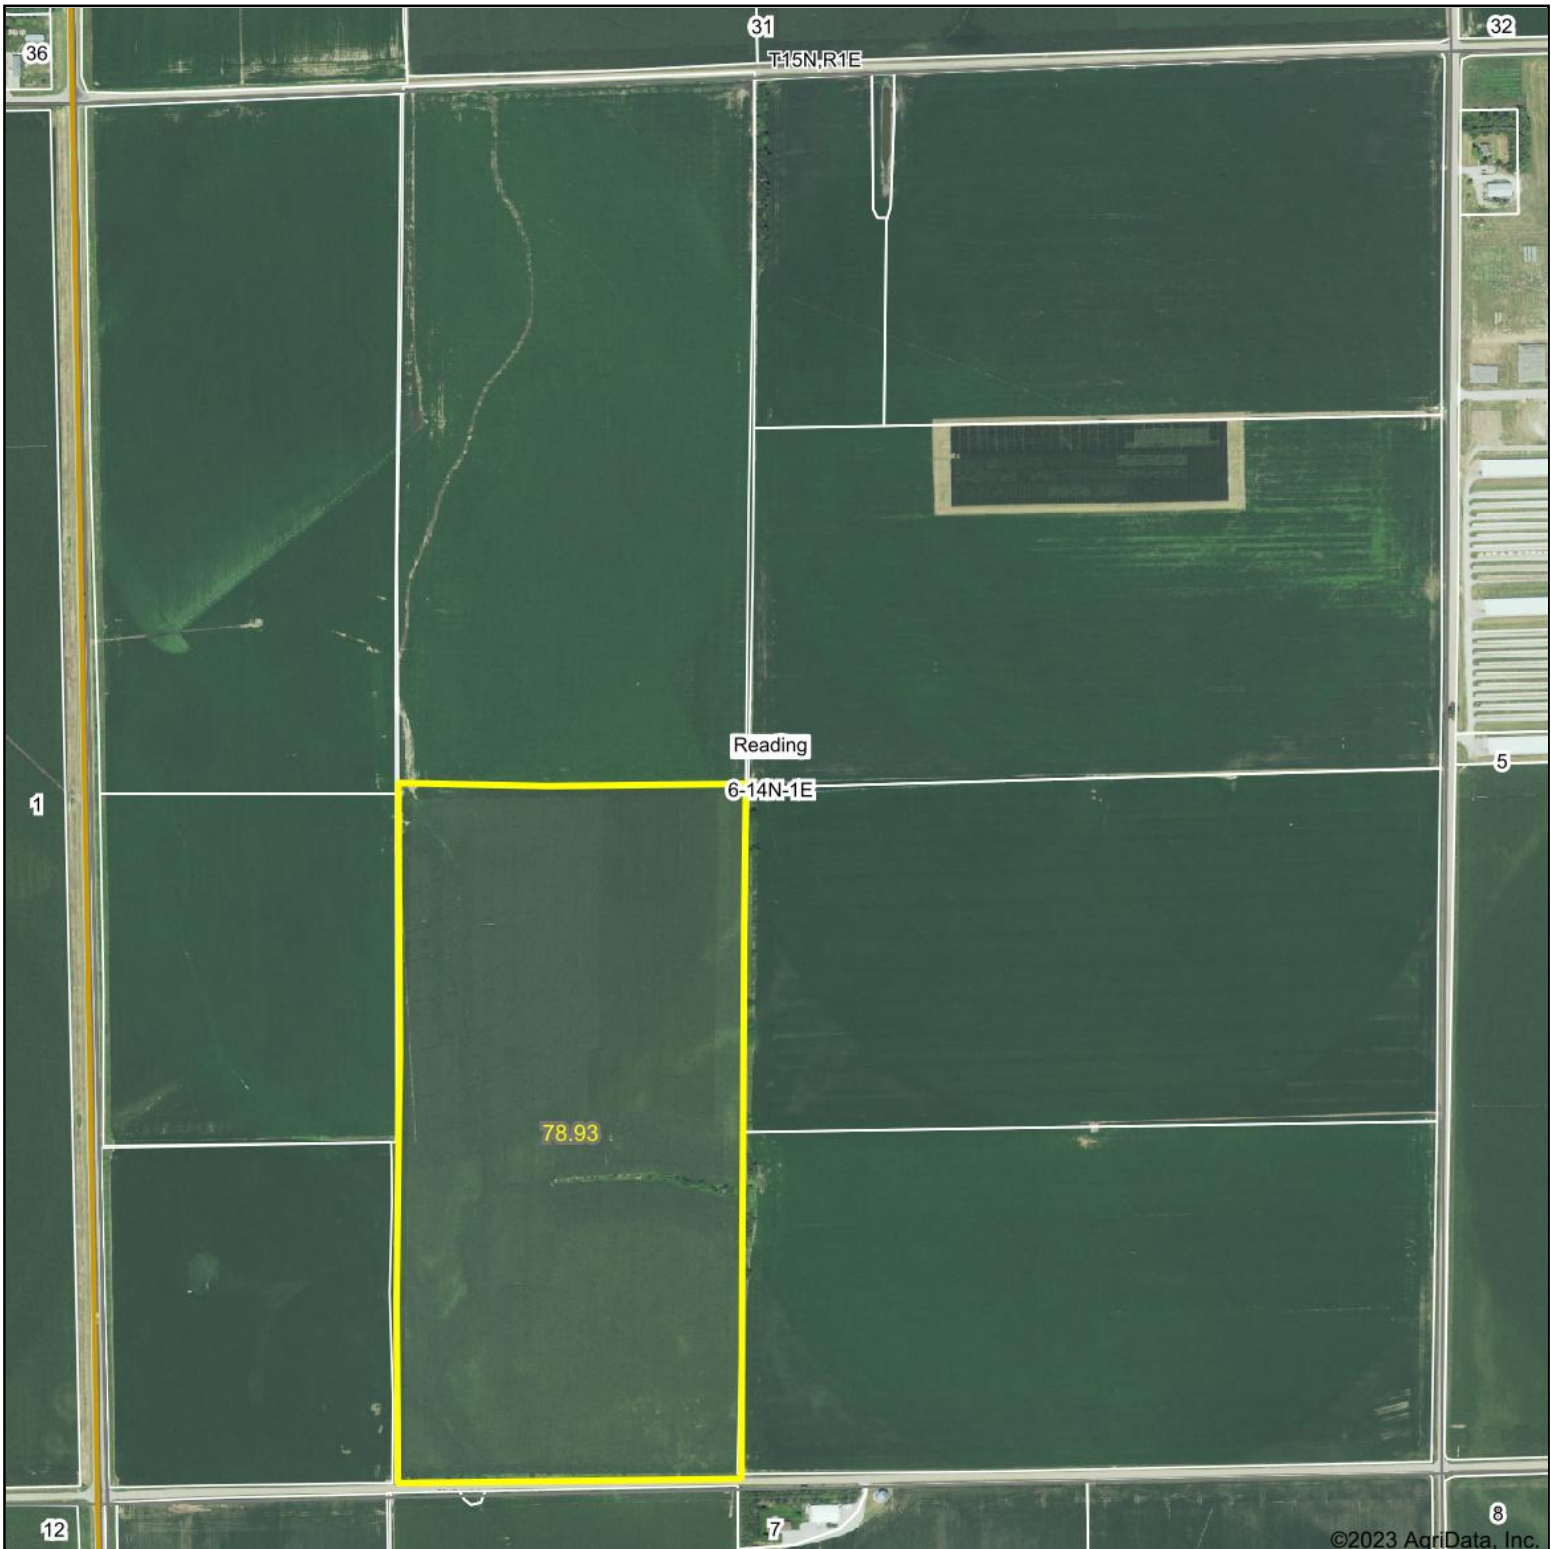

Aerial Map

Boundary Center: 41° 12' 36.85, -97° 21' 41.12

6-14N-1E
Butler County
Nebraska

Maps Provided By:

CUSTOMIZED ONLINE MAPPING
© AgriData, Inc. 2023 www.AgriDataInc.com

10/14/2023

Field borders provided by Farm Service Agency as of 5/21/2008.