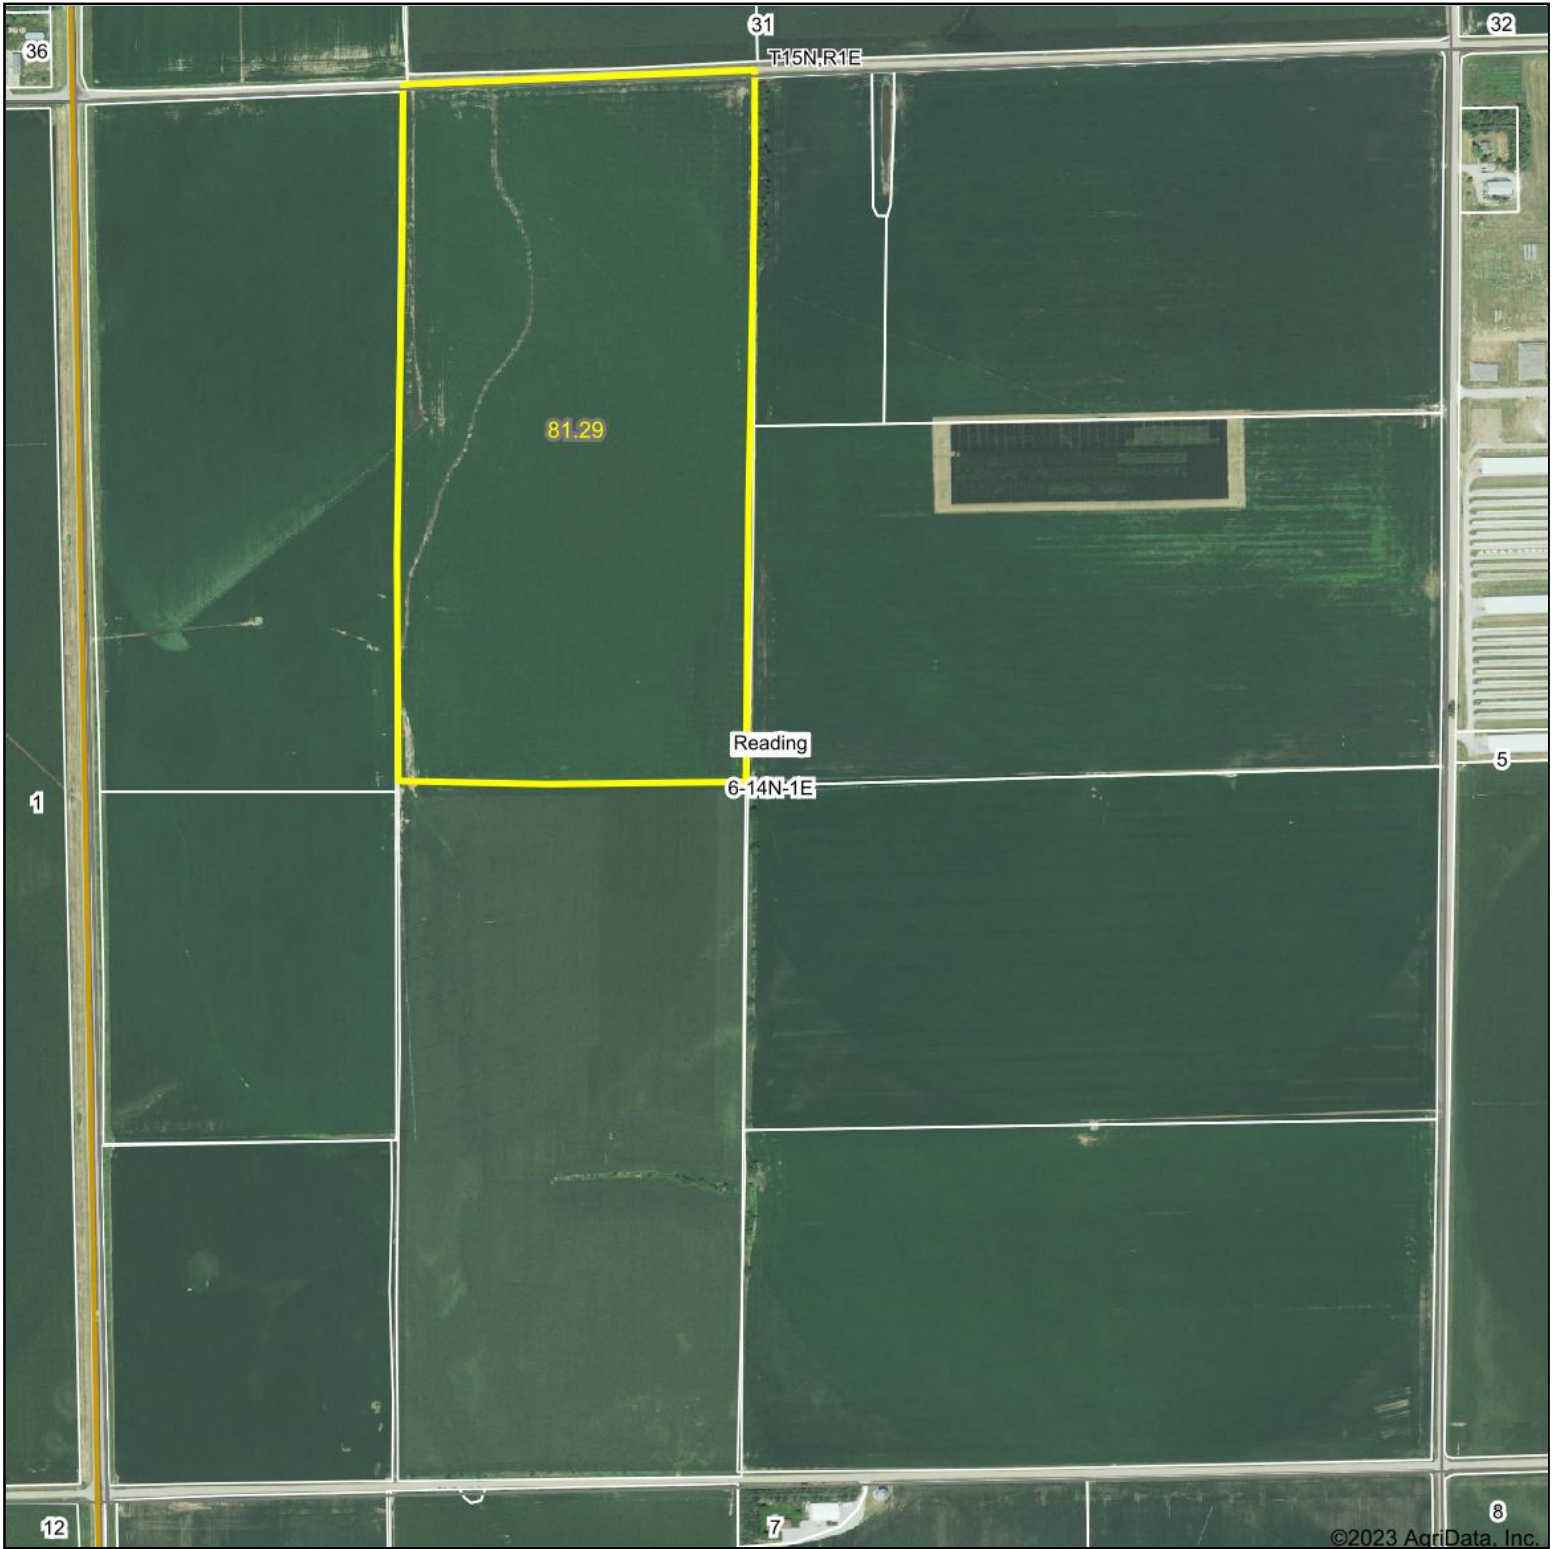

Aerial Map

©2023 AgriData, Inc.

Boundary Center: 41° 13' 3.01, -97° 21' 40.23

6-14N-1E
Butler County
Nebraska

Maps Provided By:

© AgriData, Inc. 2023 www.AgriDataInc.com

10/14/2023

Field borders provided by Farm Service Agency as of 5/21/2008.