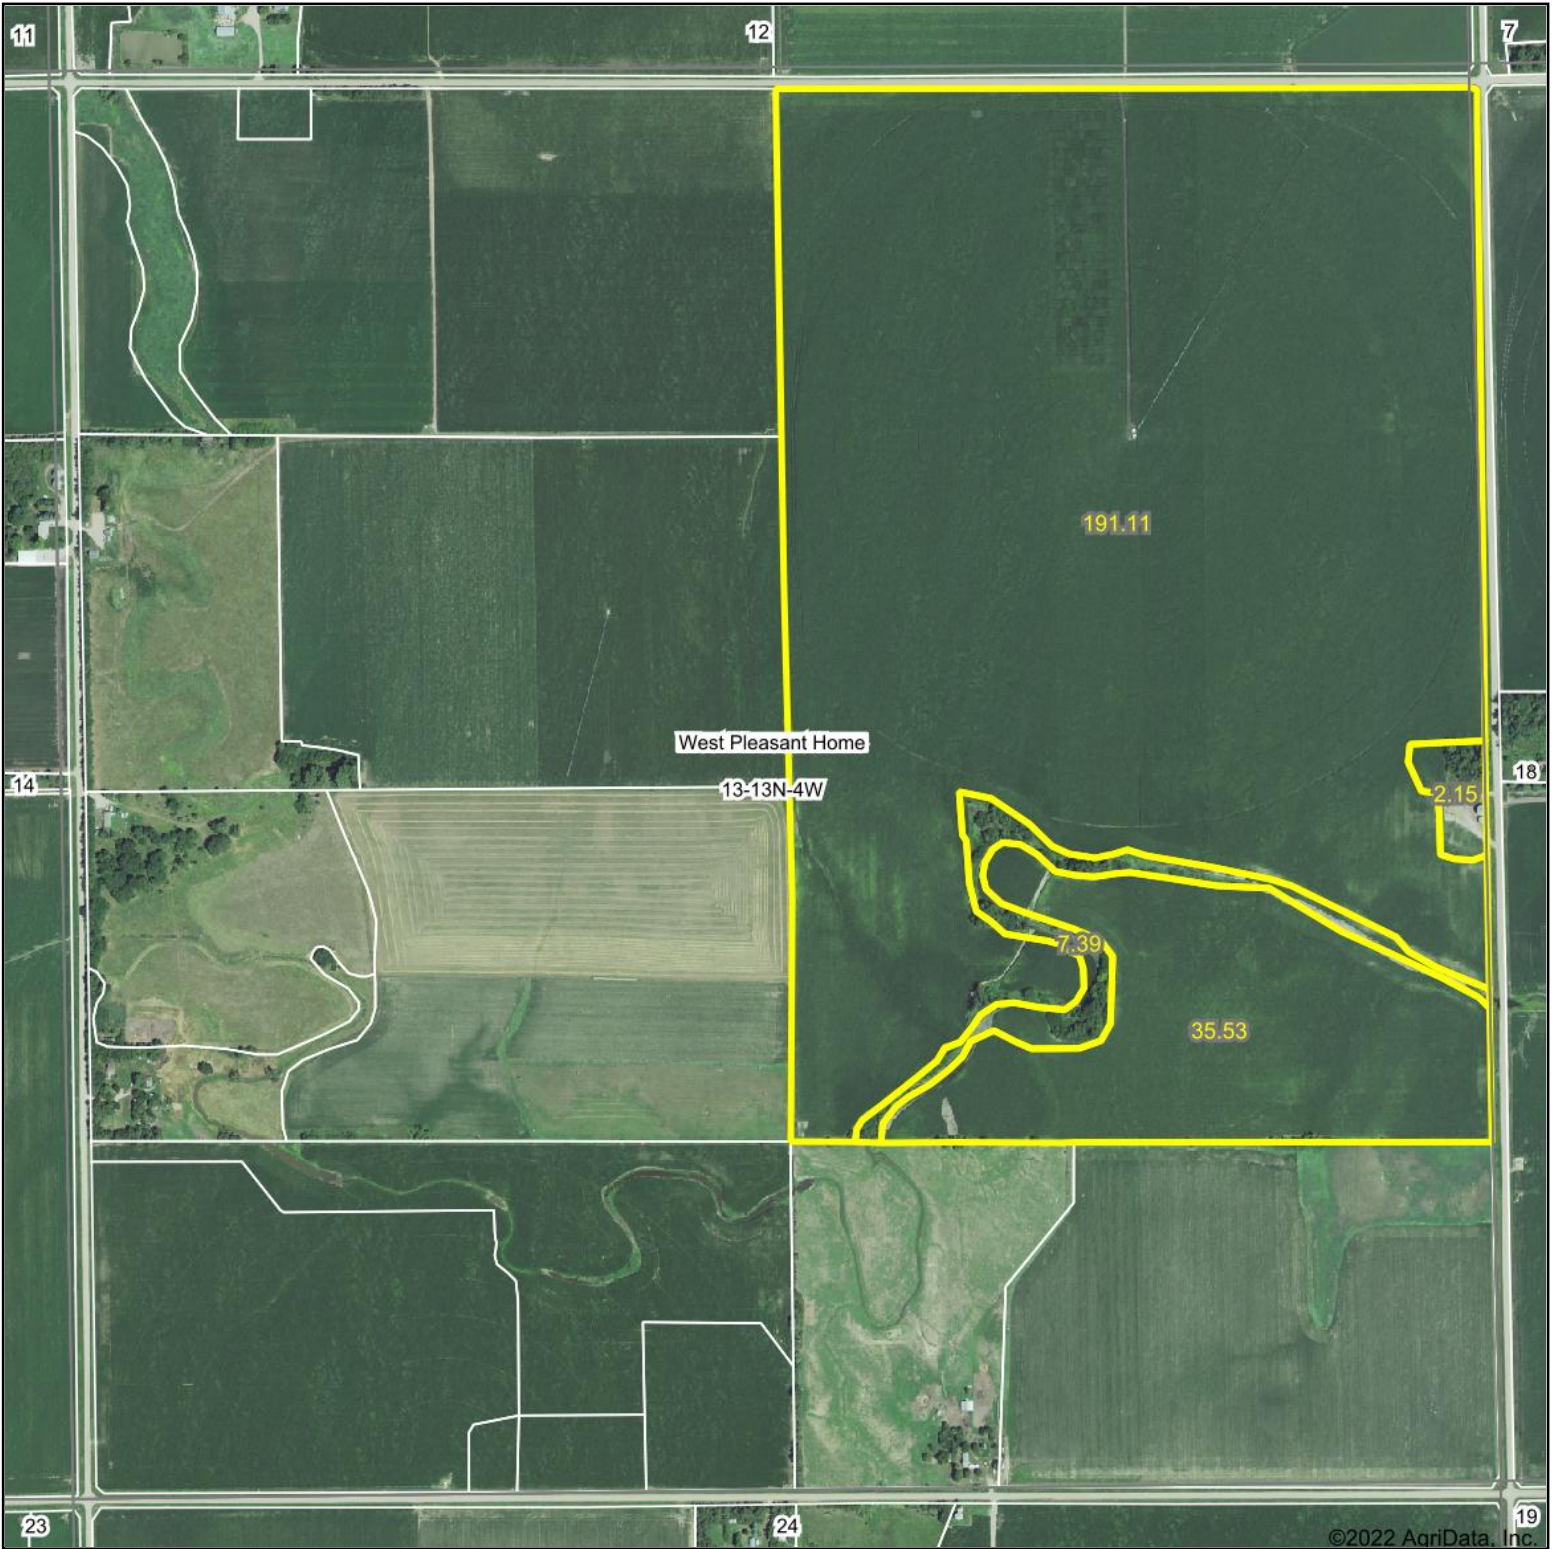

Aerial Map

Map Center: 41° 5' 51.66, -97° 43' 22.86

13-13N-4W
Polk County
Nebraska

10/25/2022

Maps Provided By:

© AgriData, Inc. 2021 www.AgriDataInc.com

Field borders provided by Farm Service Agency as of 5/21/2008.