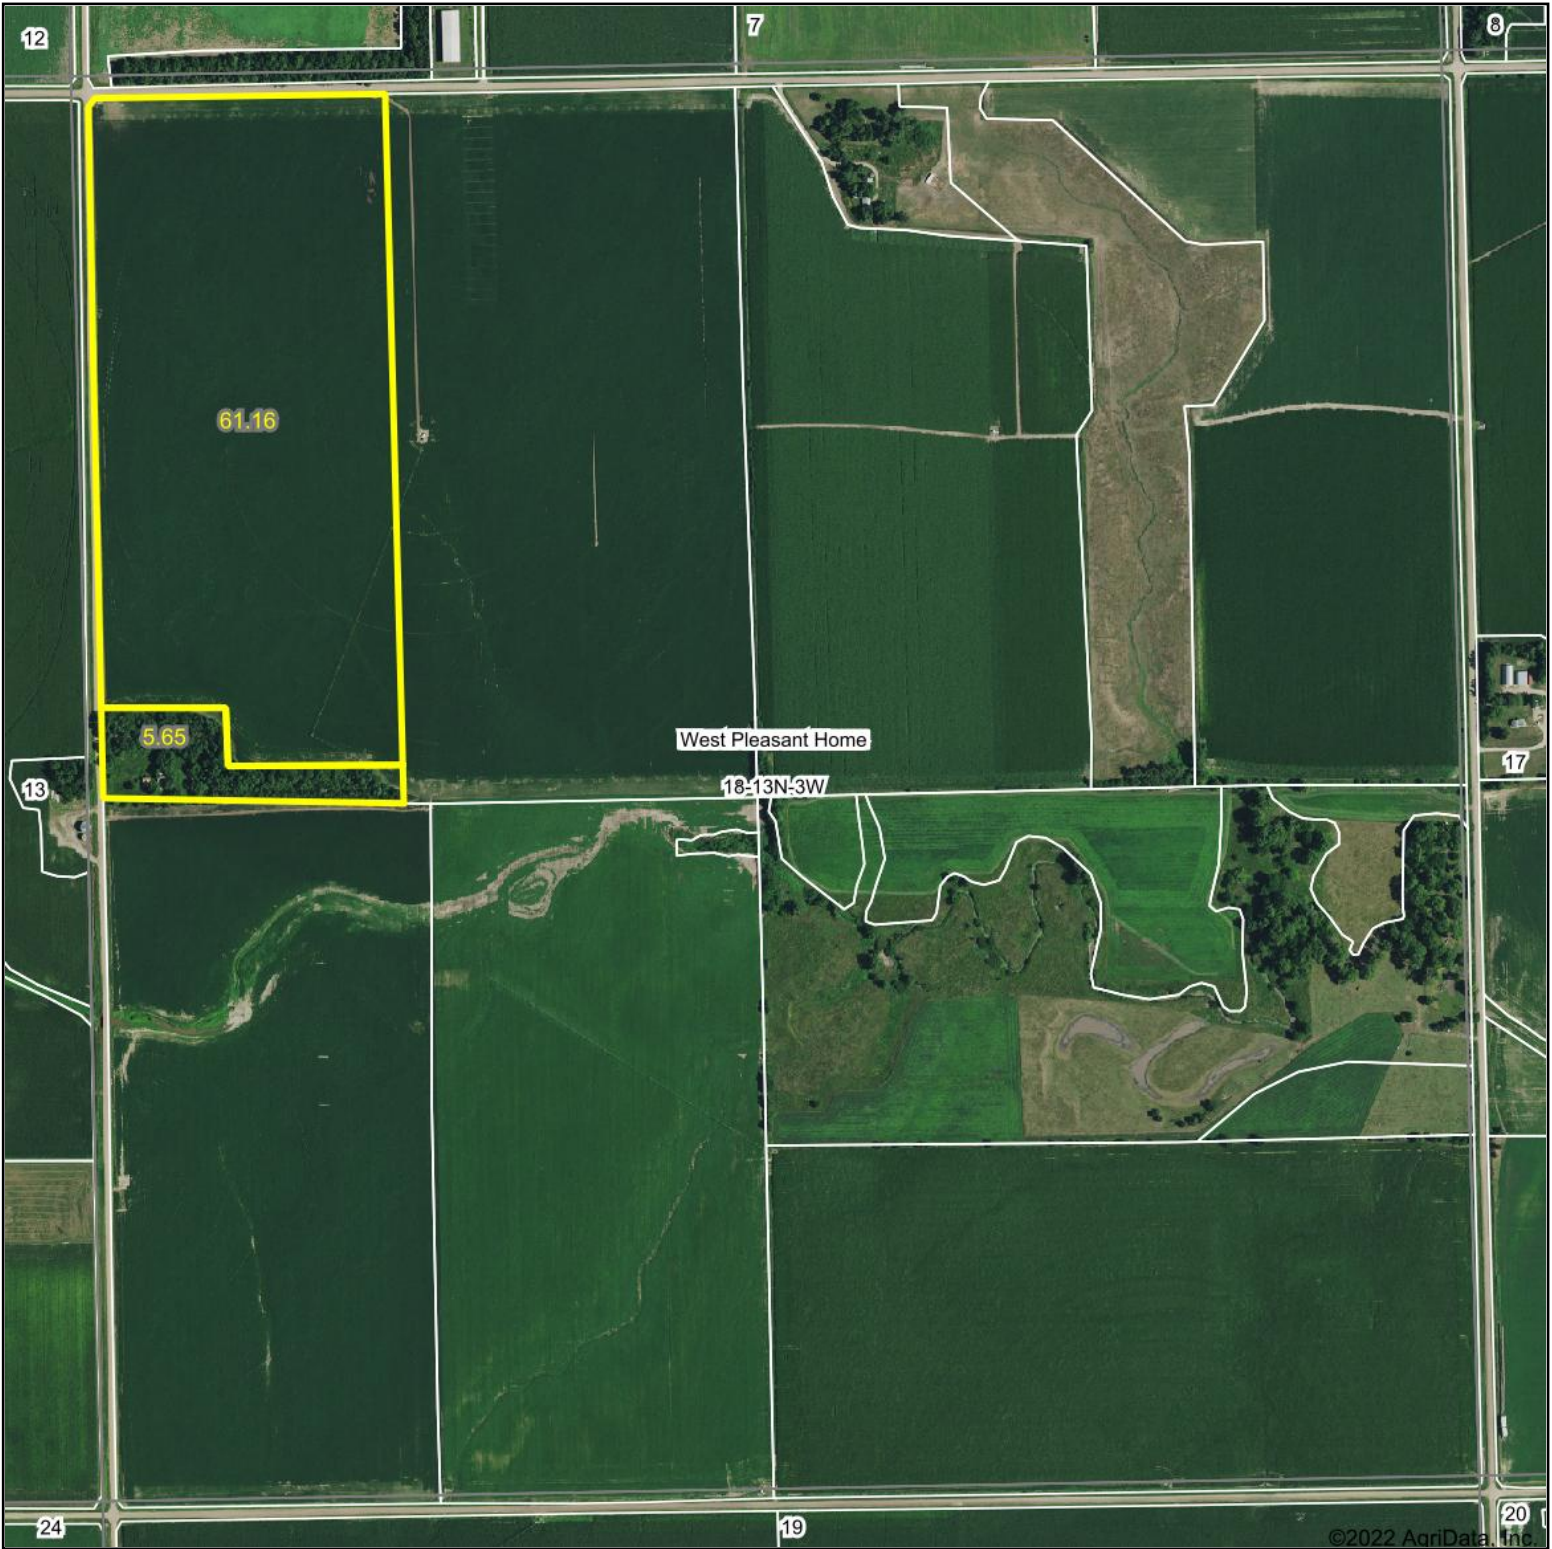

Aerial Map

©2022 AgriData, Inc.

Map Center: 41° 5' 51.51, -97° 42' 14.78

18-13N-3W
Polk County
Nebraska

10/21/2022

Maps Provided By:

CUSTOMIZED ONLINE MAPPING

© AgriData, Inc. 2021 www.AgriDataInc.com

Field borders provided by Farm Service Agency as of 5/21/2008.