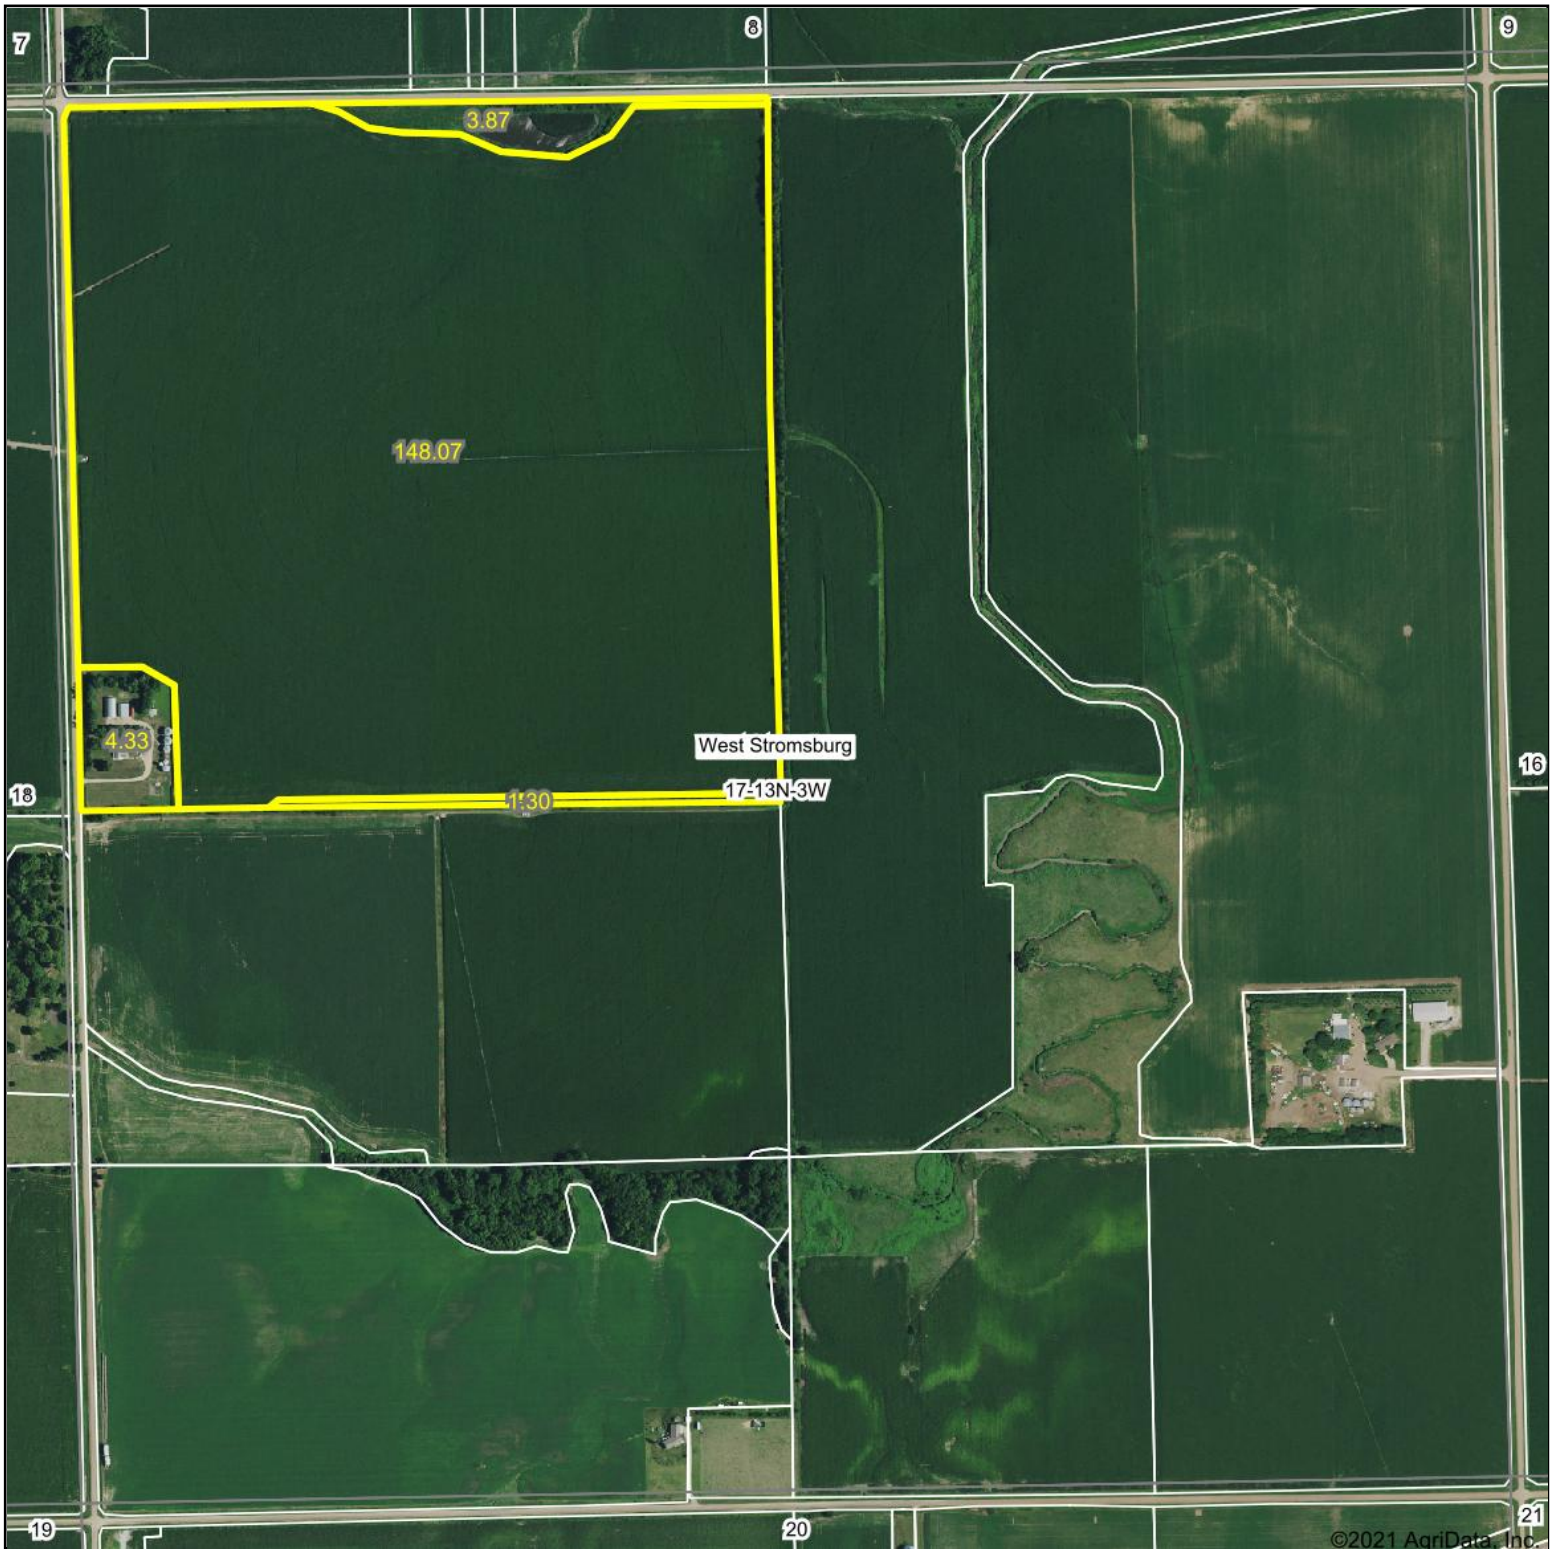

Aerial Map

Map Center: 41° 5' 51.81, -97° 41' 6.65

17-13N-3W
Polk County
Nebraska

9/15/2021

Maps Provided By:

© AgriData, Inc. 2021 www.AgriDataInc.com

Field borders provided by Farm Service Agency as of 5/21/2008.