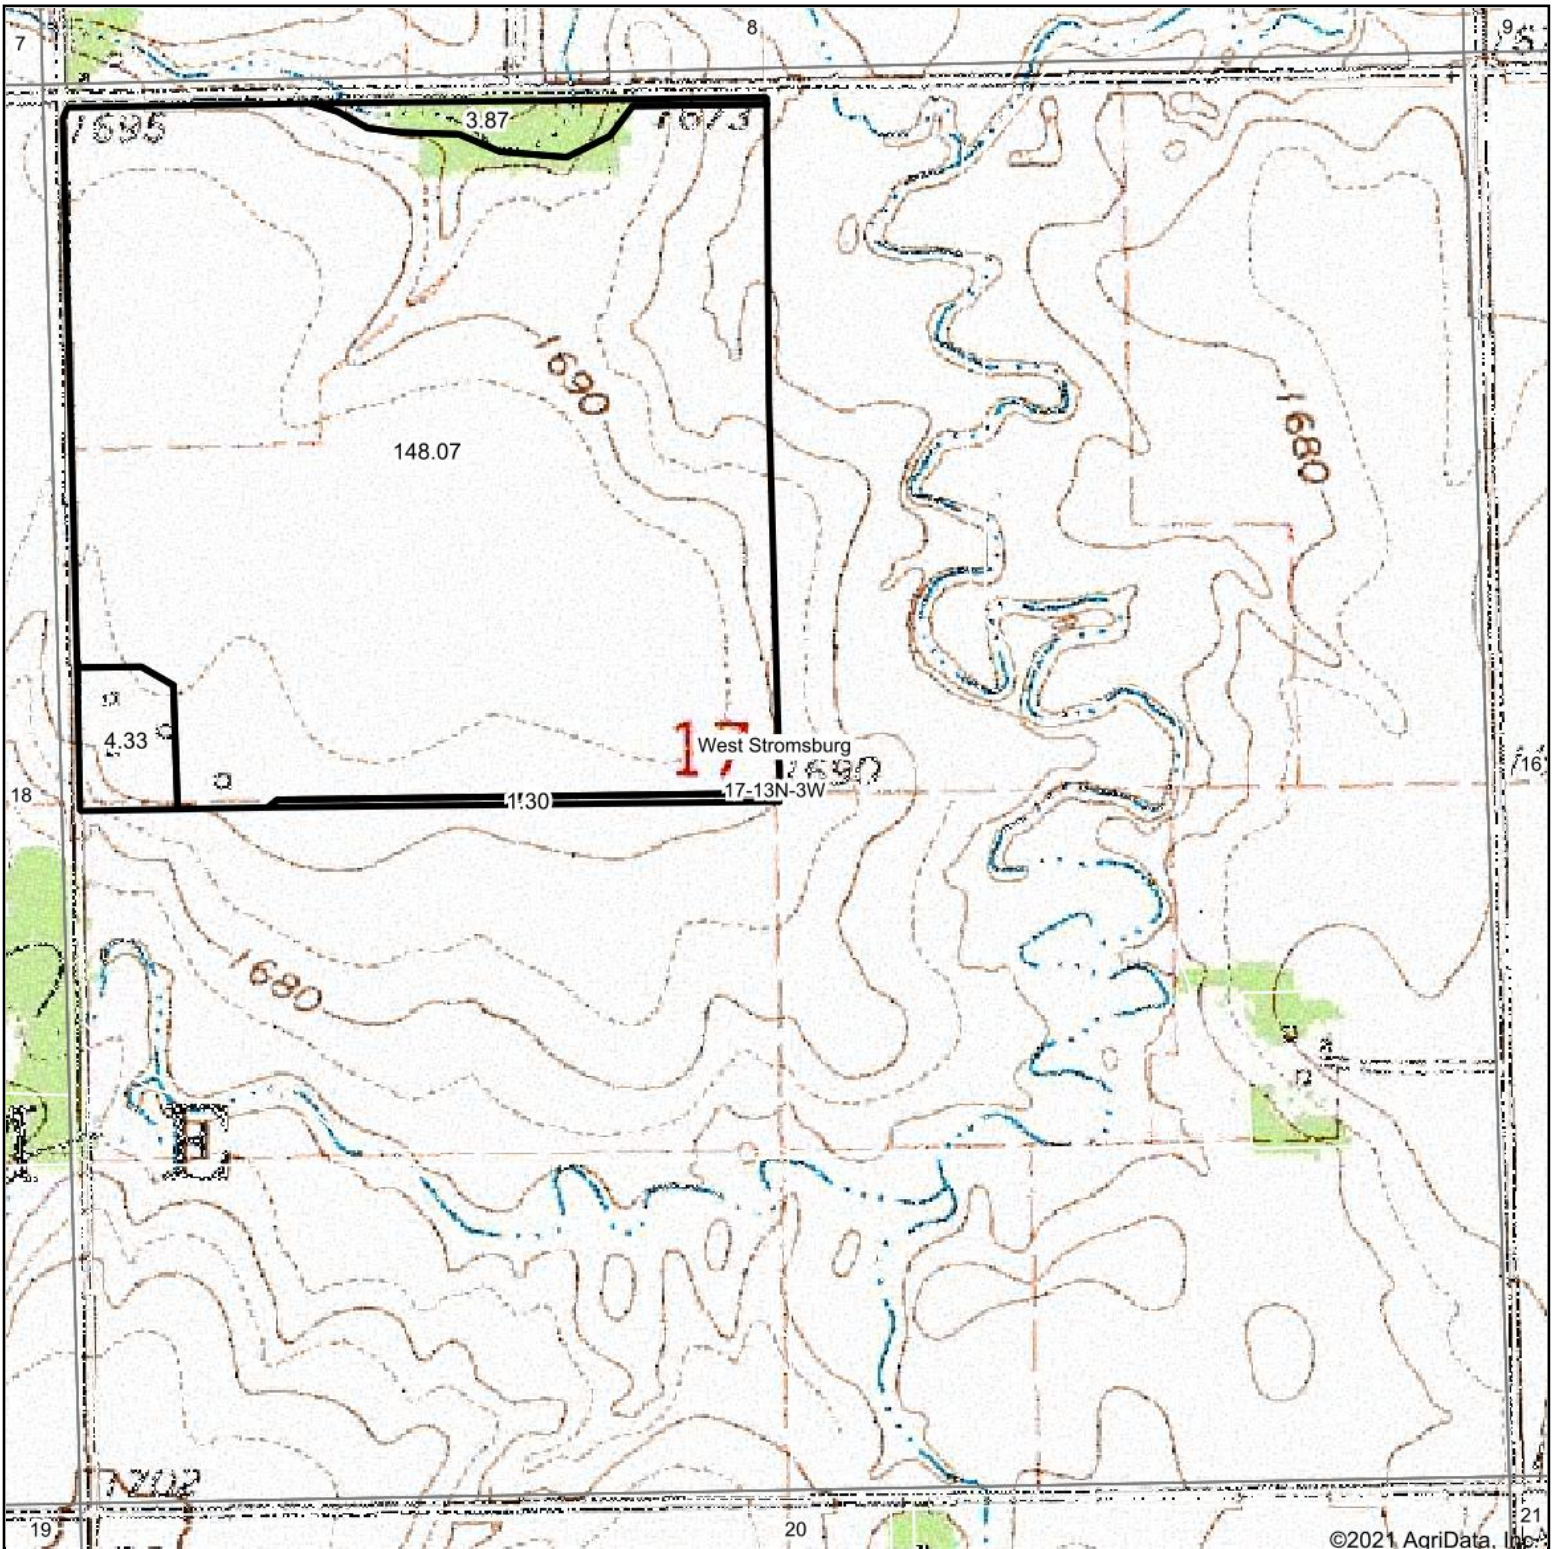

Topography Map

©2021 AgriData, Inc.

map center: 41° 5' 51.81, -97° 41' 6.65

Maps Provided By:

© AgriData, Inc. 2021

www.AgriDataInc.com

17-13N-3W
Polk County
Nebraska

9/15/2021