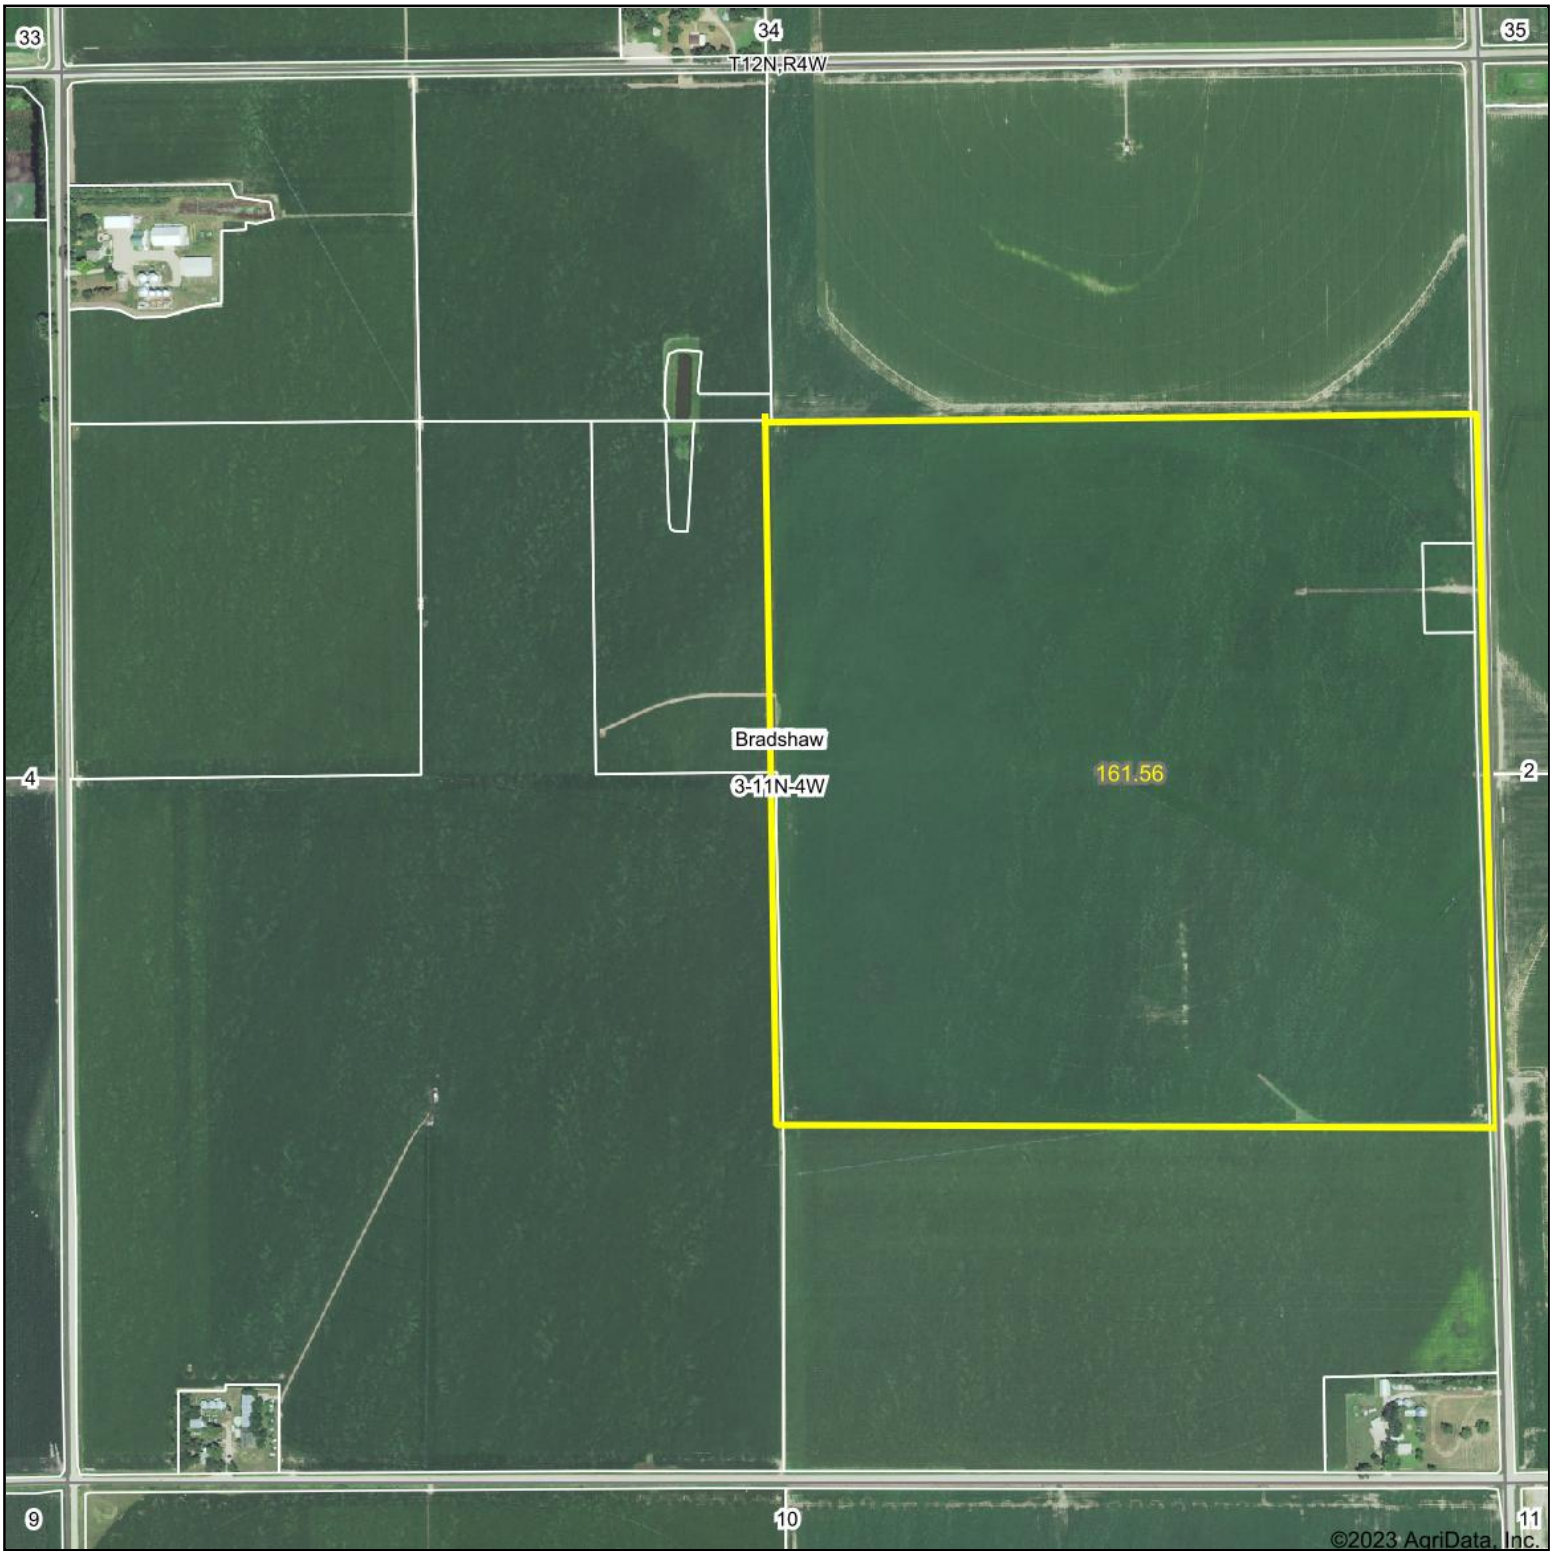

Aerial Map

Boundary Center: 40° 57' 7.95, -97° 45' 17.88

3-11N-4W
York County
Nebraska

8/4/2023

Maps Provided By:

© AgriData, Inc. 2023 www.AgriDataInc.com

Field borders provided by Farm Service Agency as of 5/21/2008