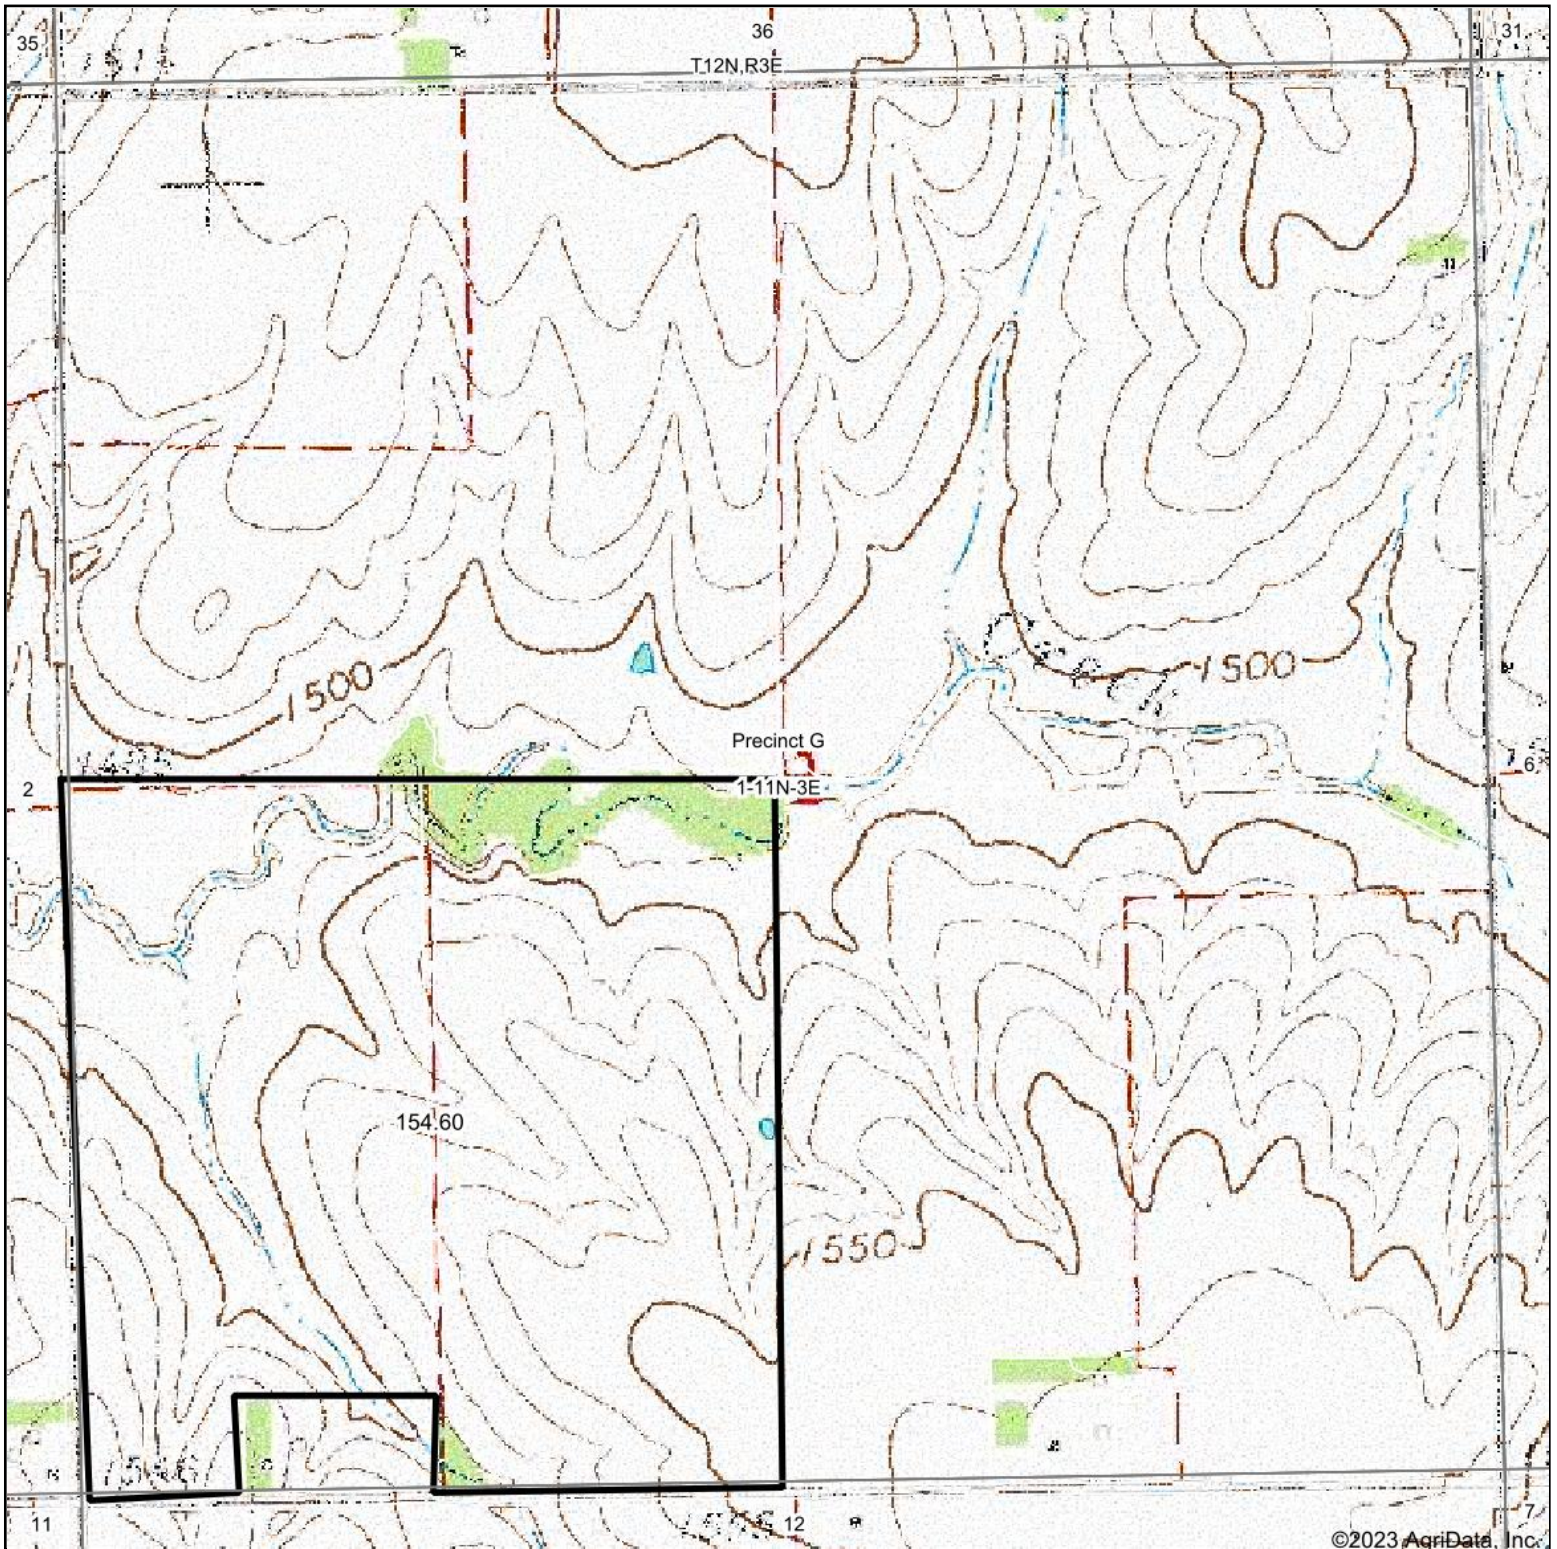

Topography Map

map center: 40° 57' 7.76, -97° 2' 4.14

Maps Provided By:

© AgriData, Inc. 2023

www.AgriDataInc.com

1-11N-3E
Seward County
Nebraska

3/23/2023