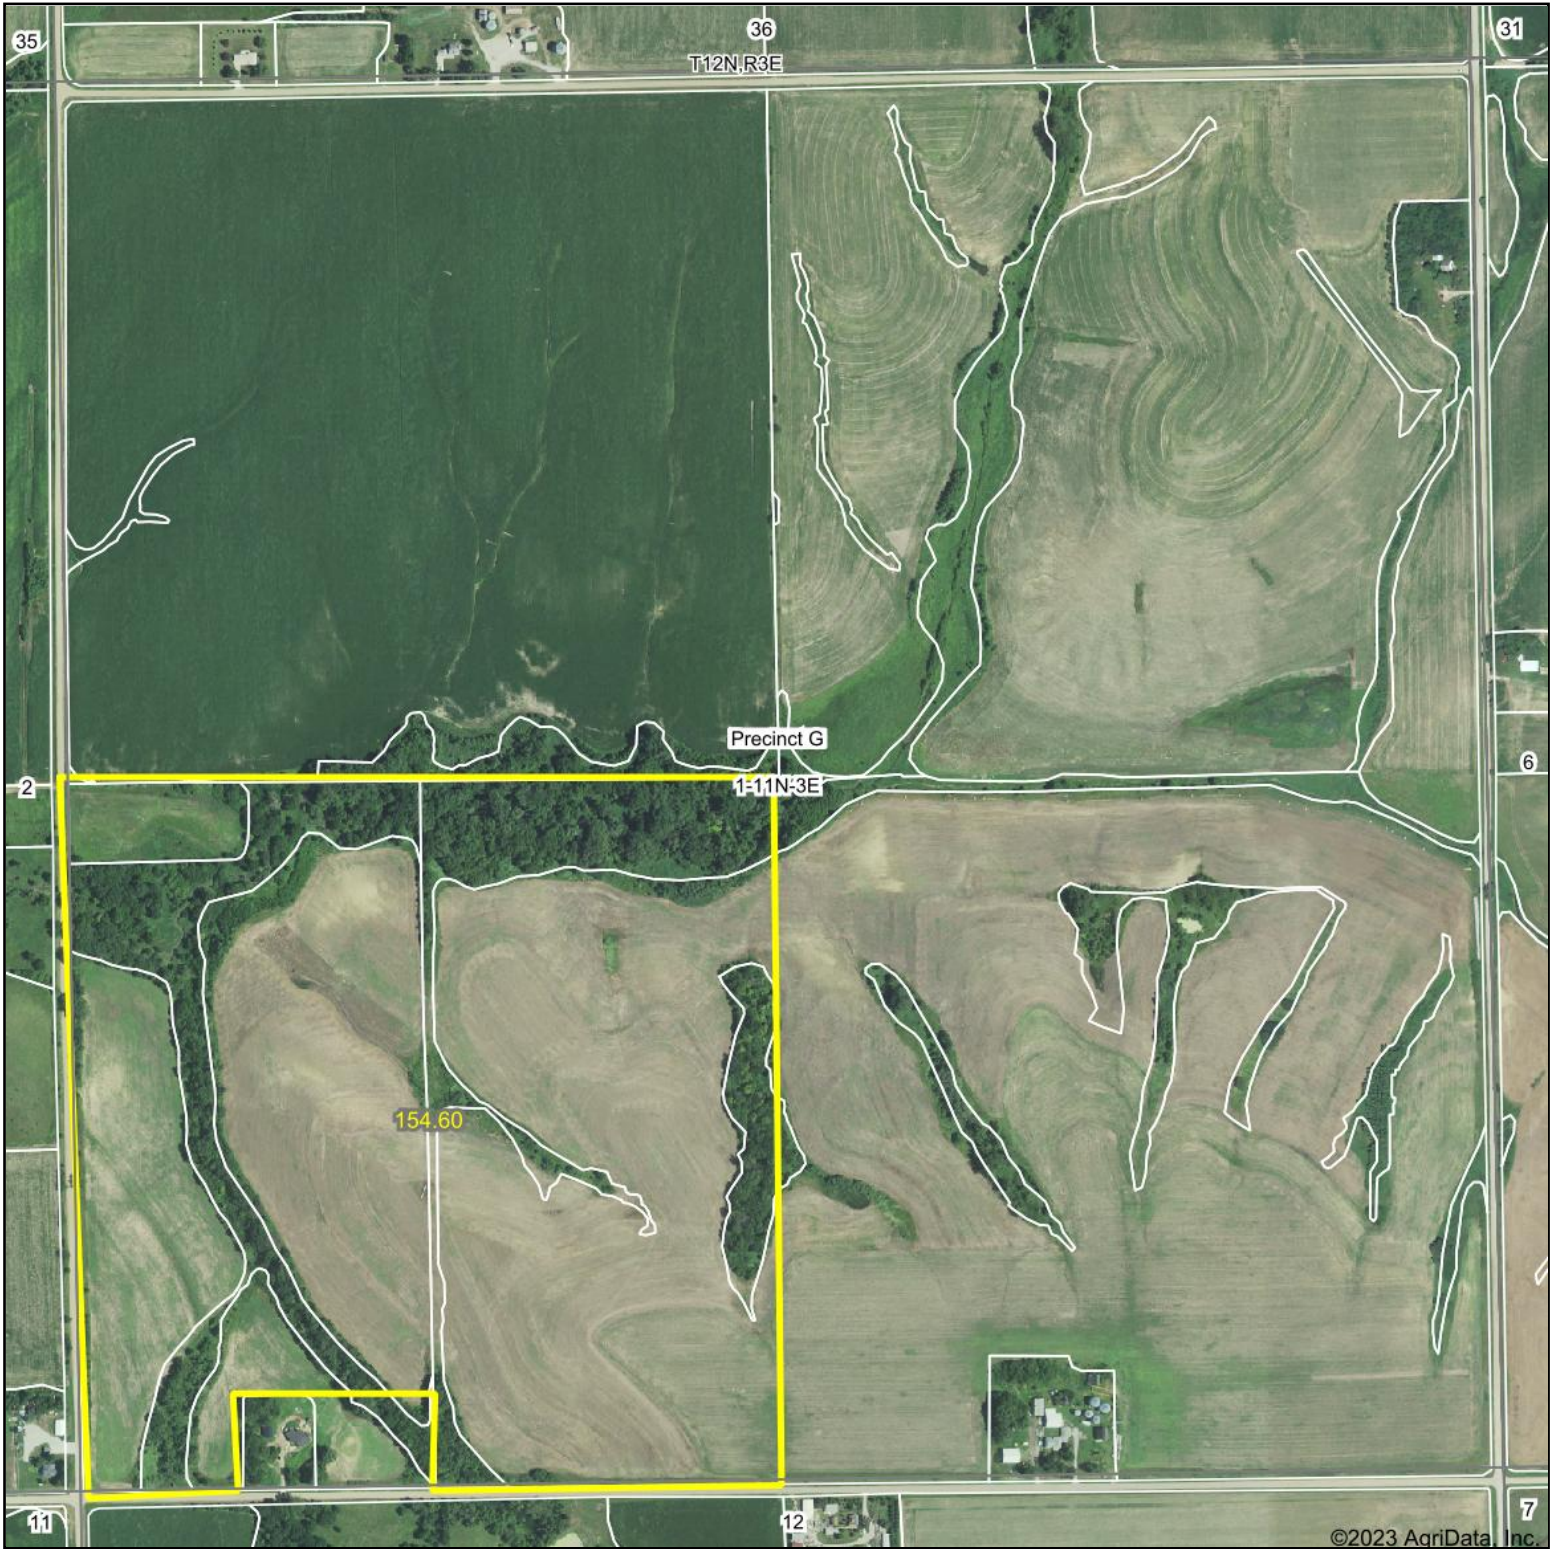

Aerial Map

©2023 AgriData, Inc.

Map Center: 40° 57' 7.76, -97° 2' 4.14

1-11N-3E
Seward County
Nebraska

3/23/2023

Maps Provided By:

© AgriData, Inc. 2023 www.AgriDataInc.com

Field borders provided by Farm Service Agency as of 5/21/2008.