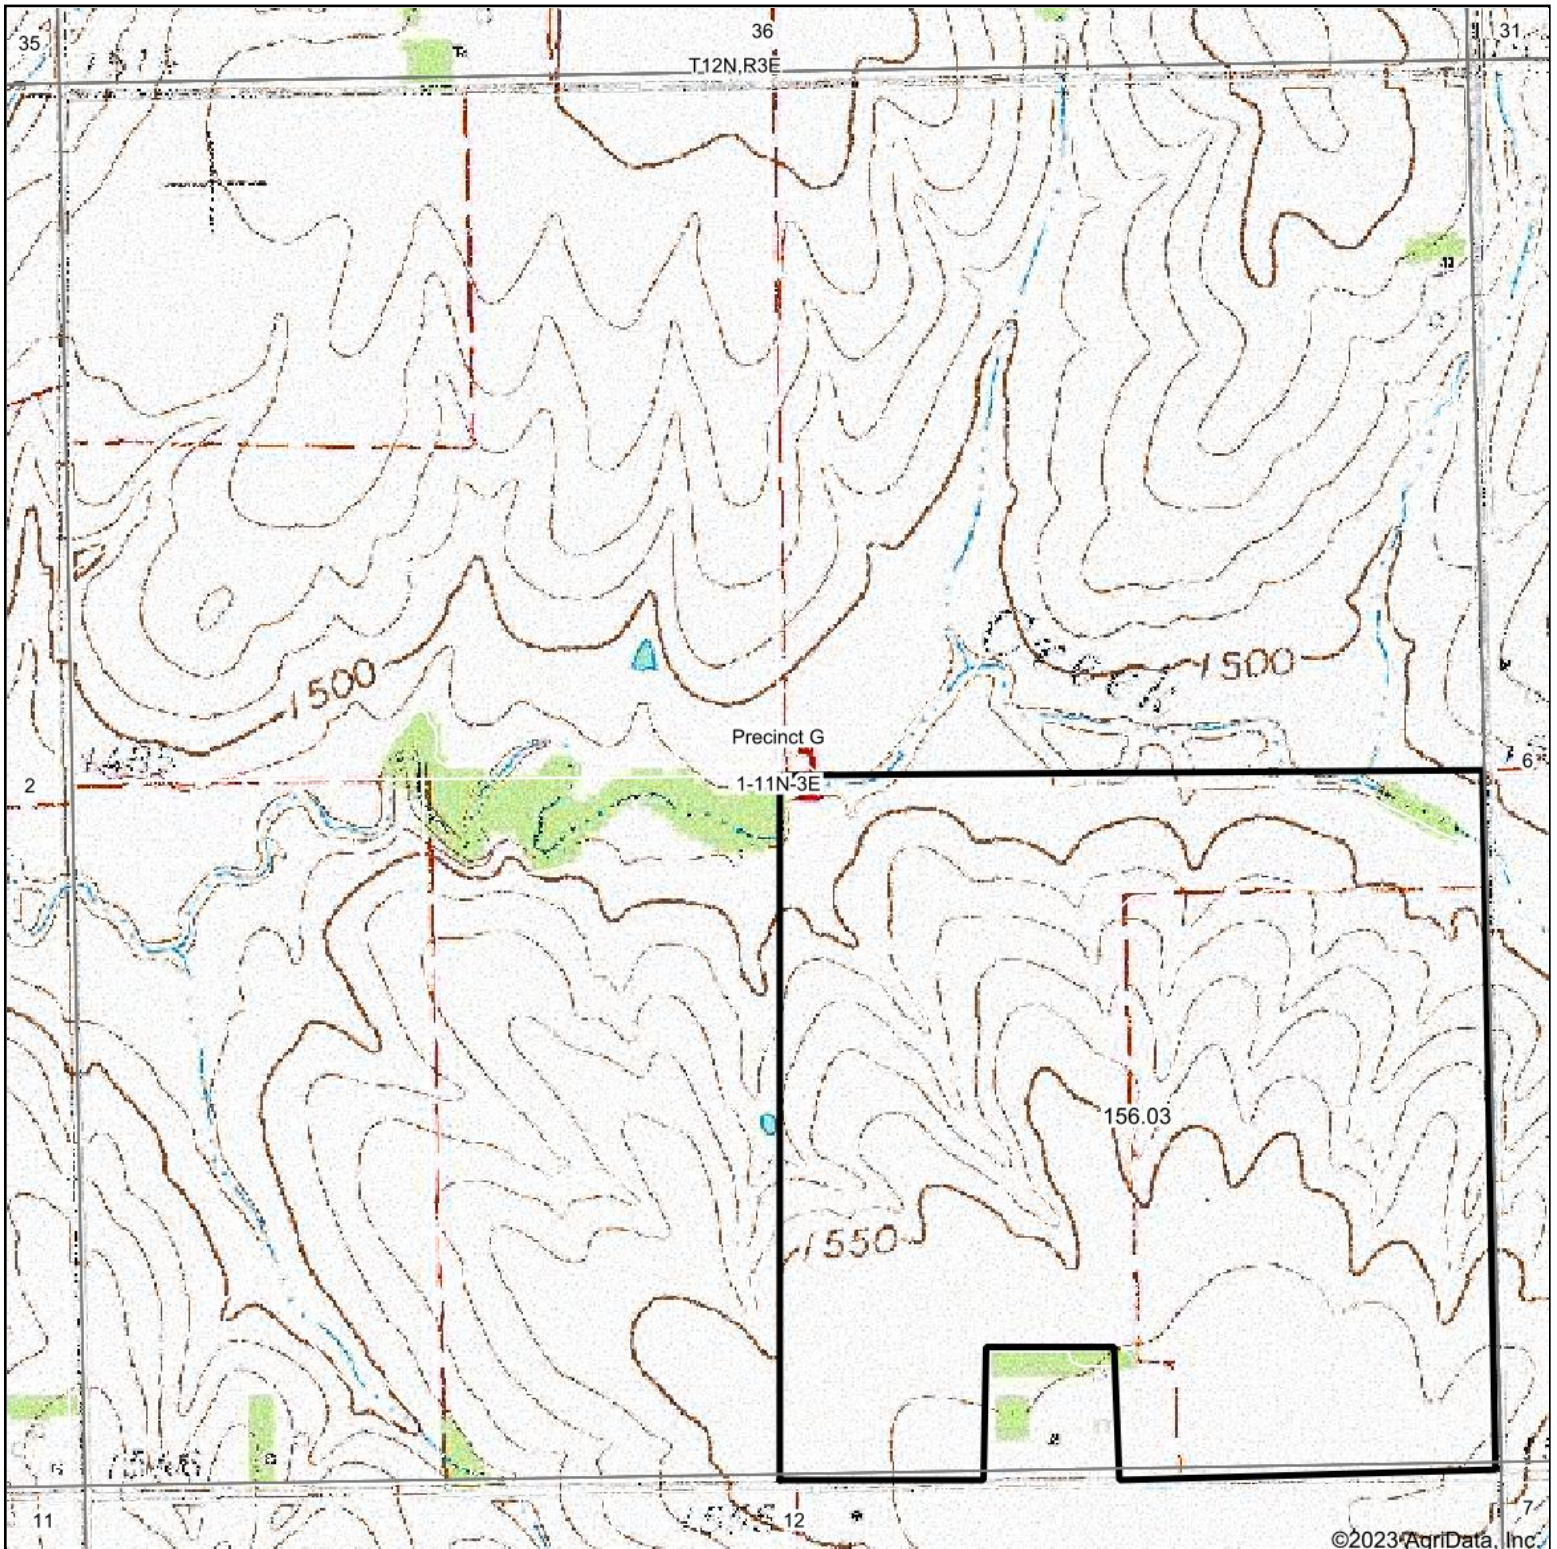

Topography Map

map center: 40° 57' 7.62, -97° 2' 4.14

1-11N-3E
Seward County
Nebraska

3/23/2023

Maps Provided By:

© AgriData, Inc. 2023 www.AgriDataInc.com

Field borders provided by Farm Service Agency as of 5/21/2008