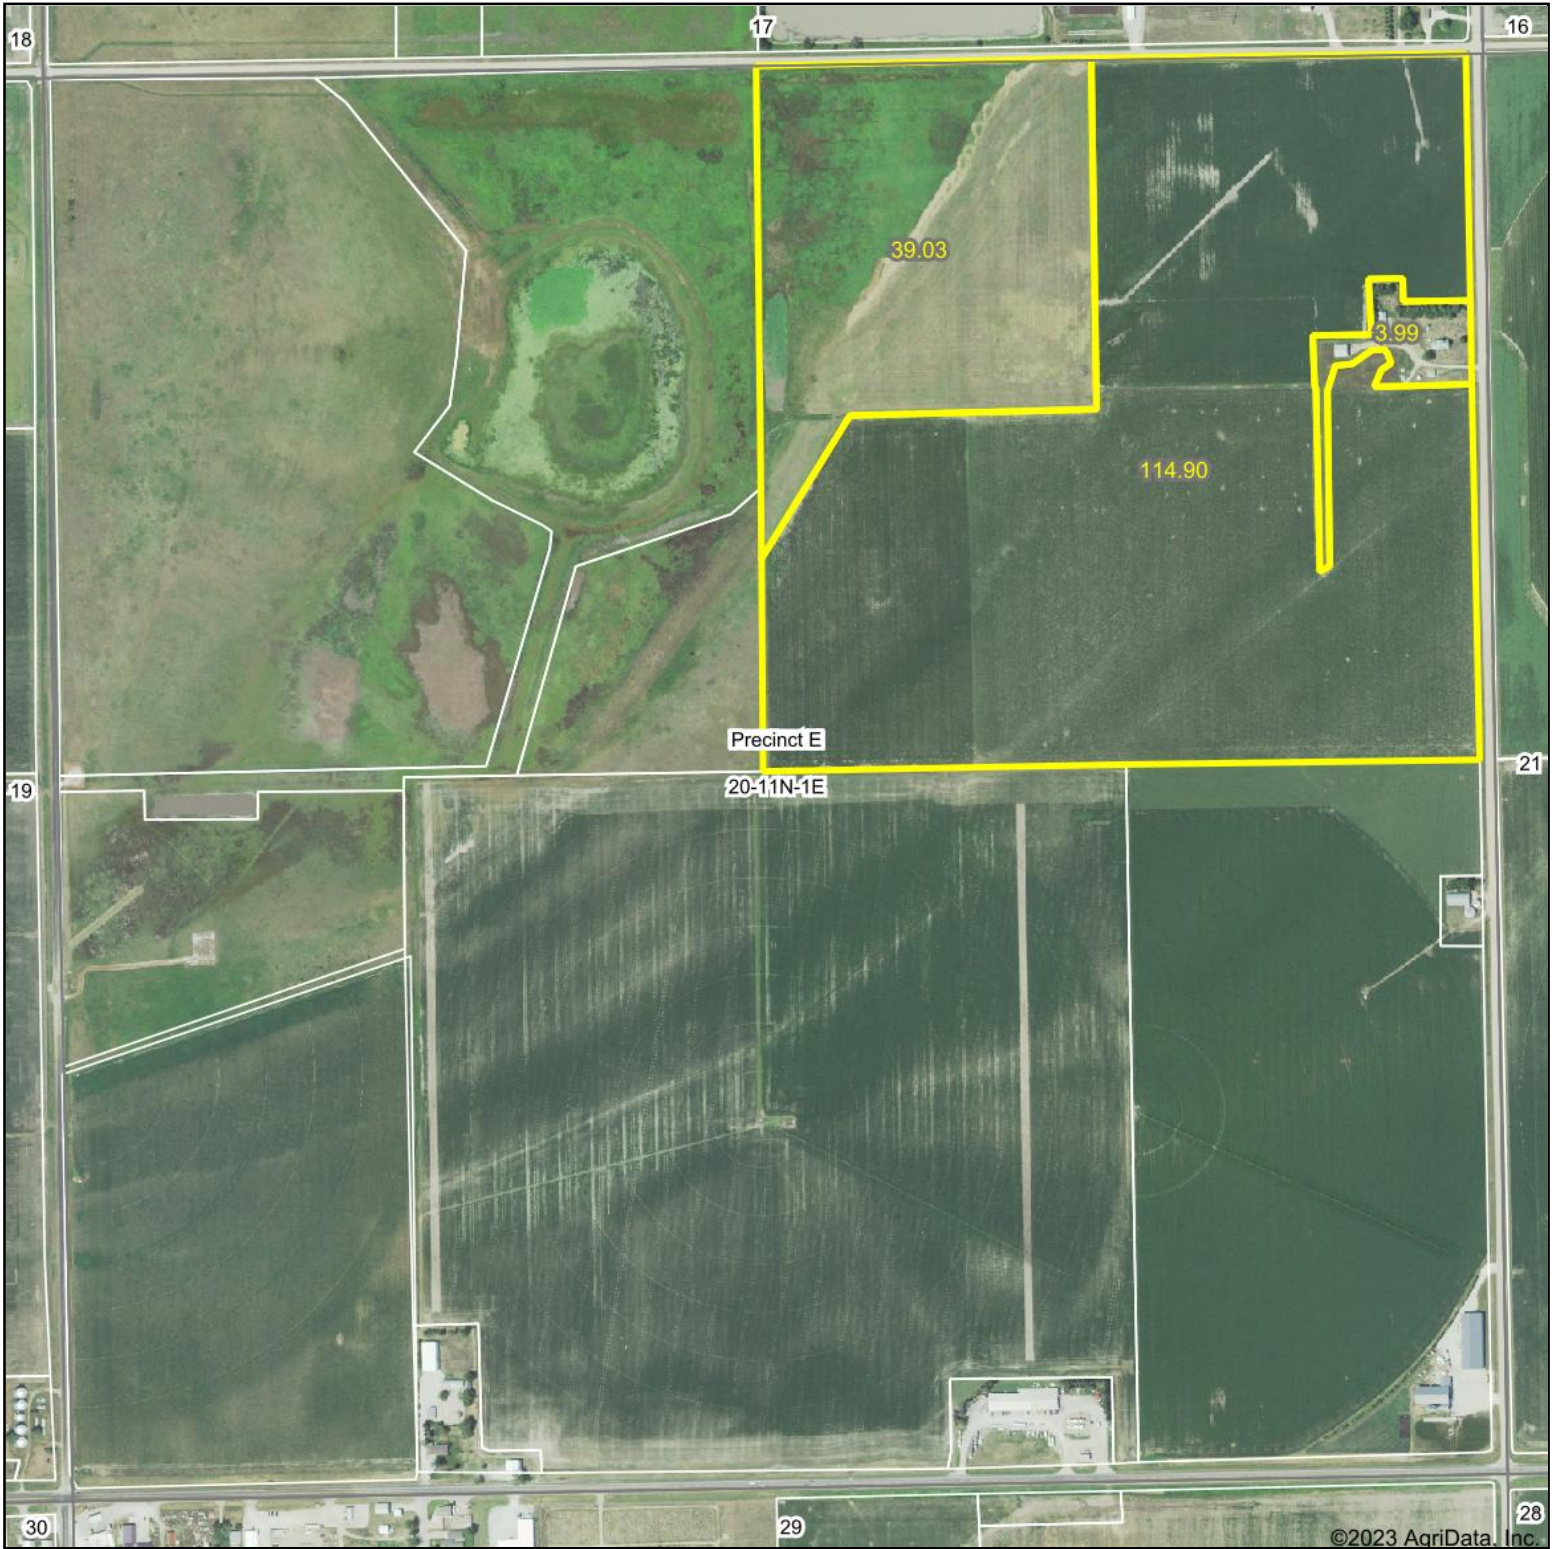

Aerial Map

Boundary Center: 40° 54' 45.51, -97° 20' 7.29

20-11N-1E
Seward County
Nebraska

7/16/2023

Maps Provided By:

© AgriData, Inc. 2023 www.AgriDataInc.com

Field borders provided by Farm Service Agency as of 5/21/2008