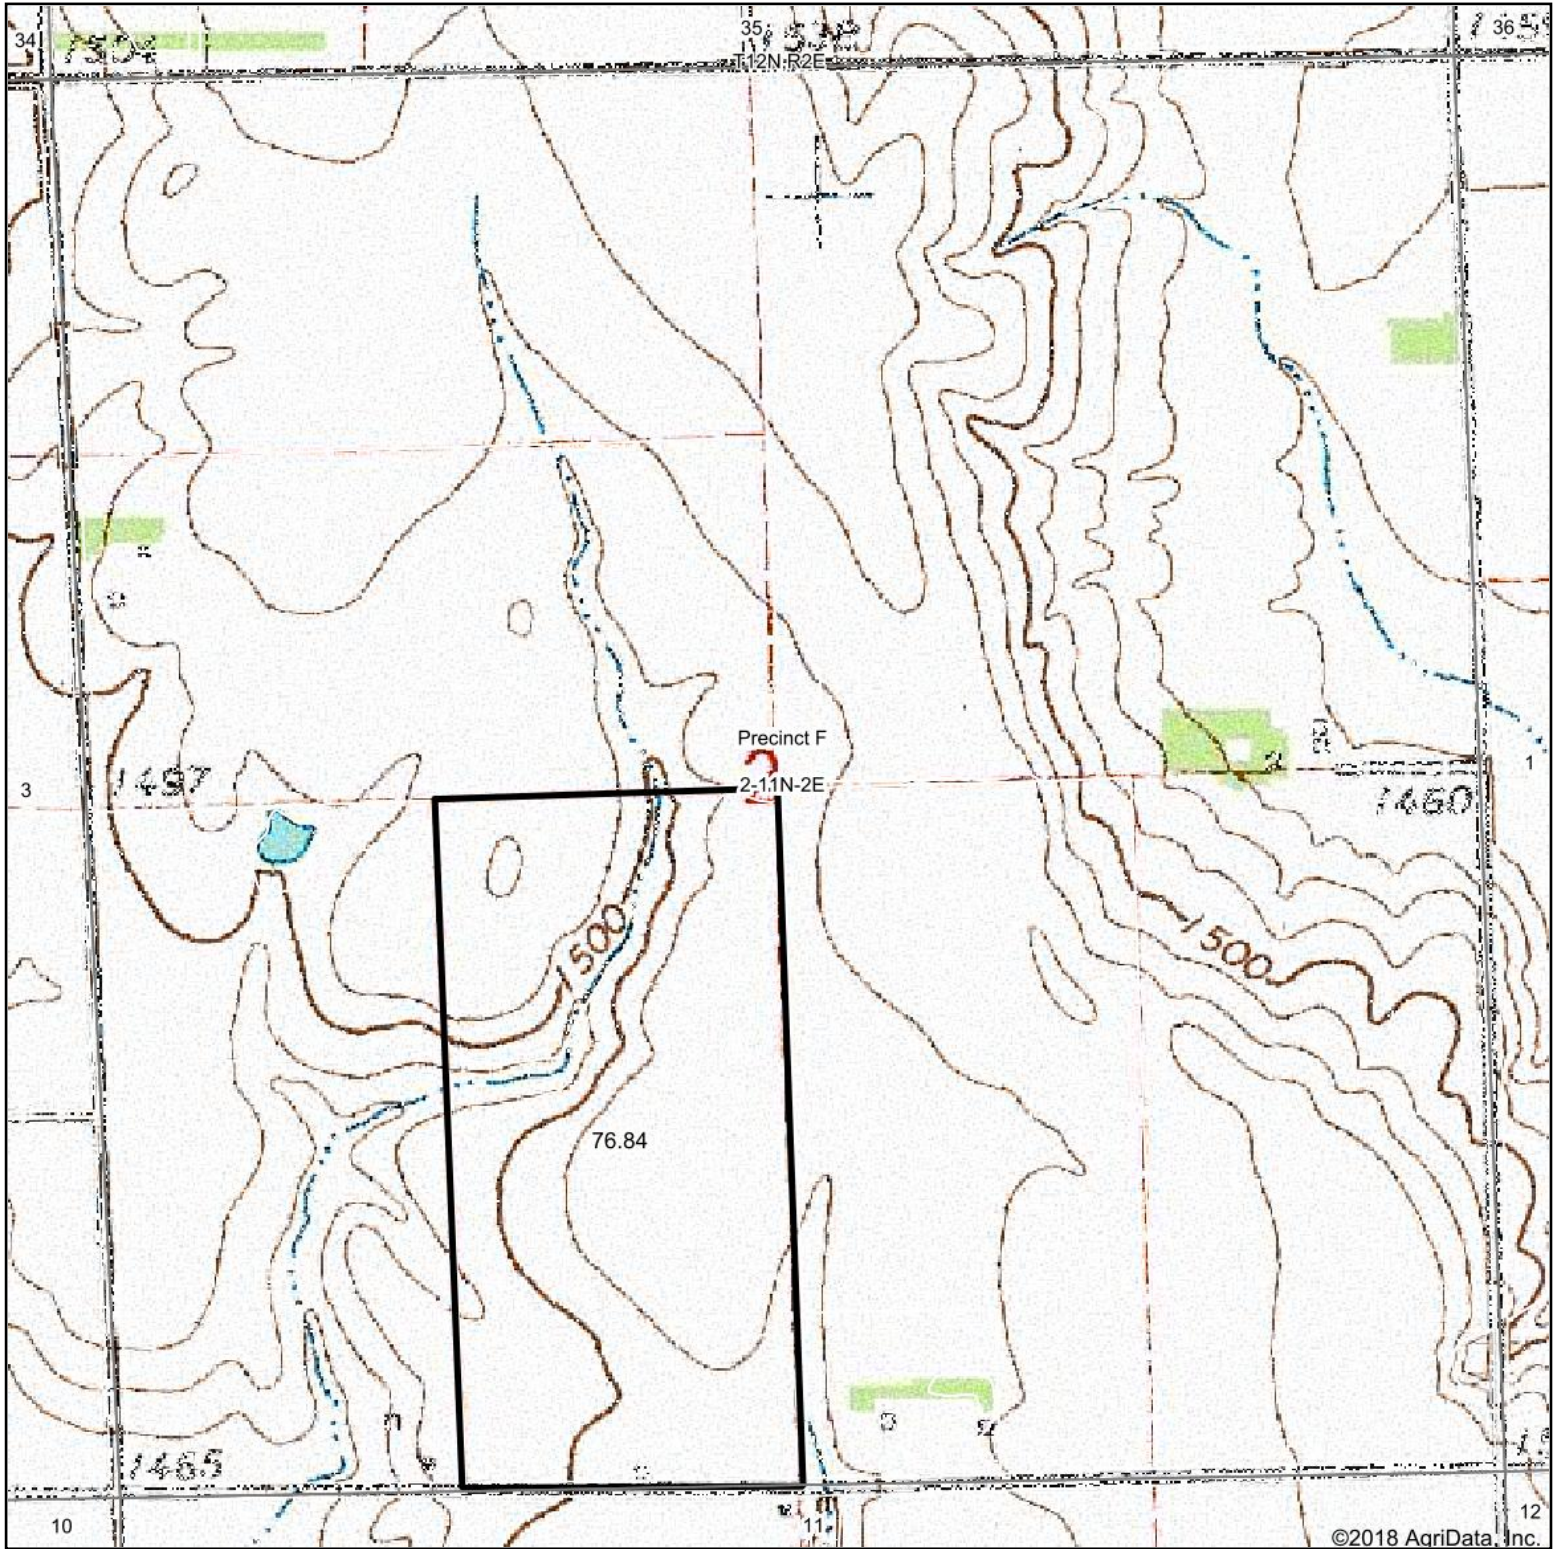

Topography Map

©2018 AgriData, Inc.

map center: 40° 57' 8.54, -97° 10' 3.86

0ft 827ft 1654ft

Maps Provided By:

© AgriData, Inc. 2018

www.AgriDataInc.com

2-11N-2E
Seward County
Nebraska