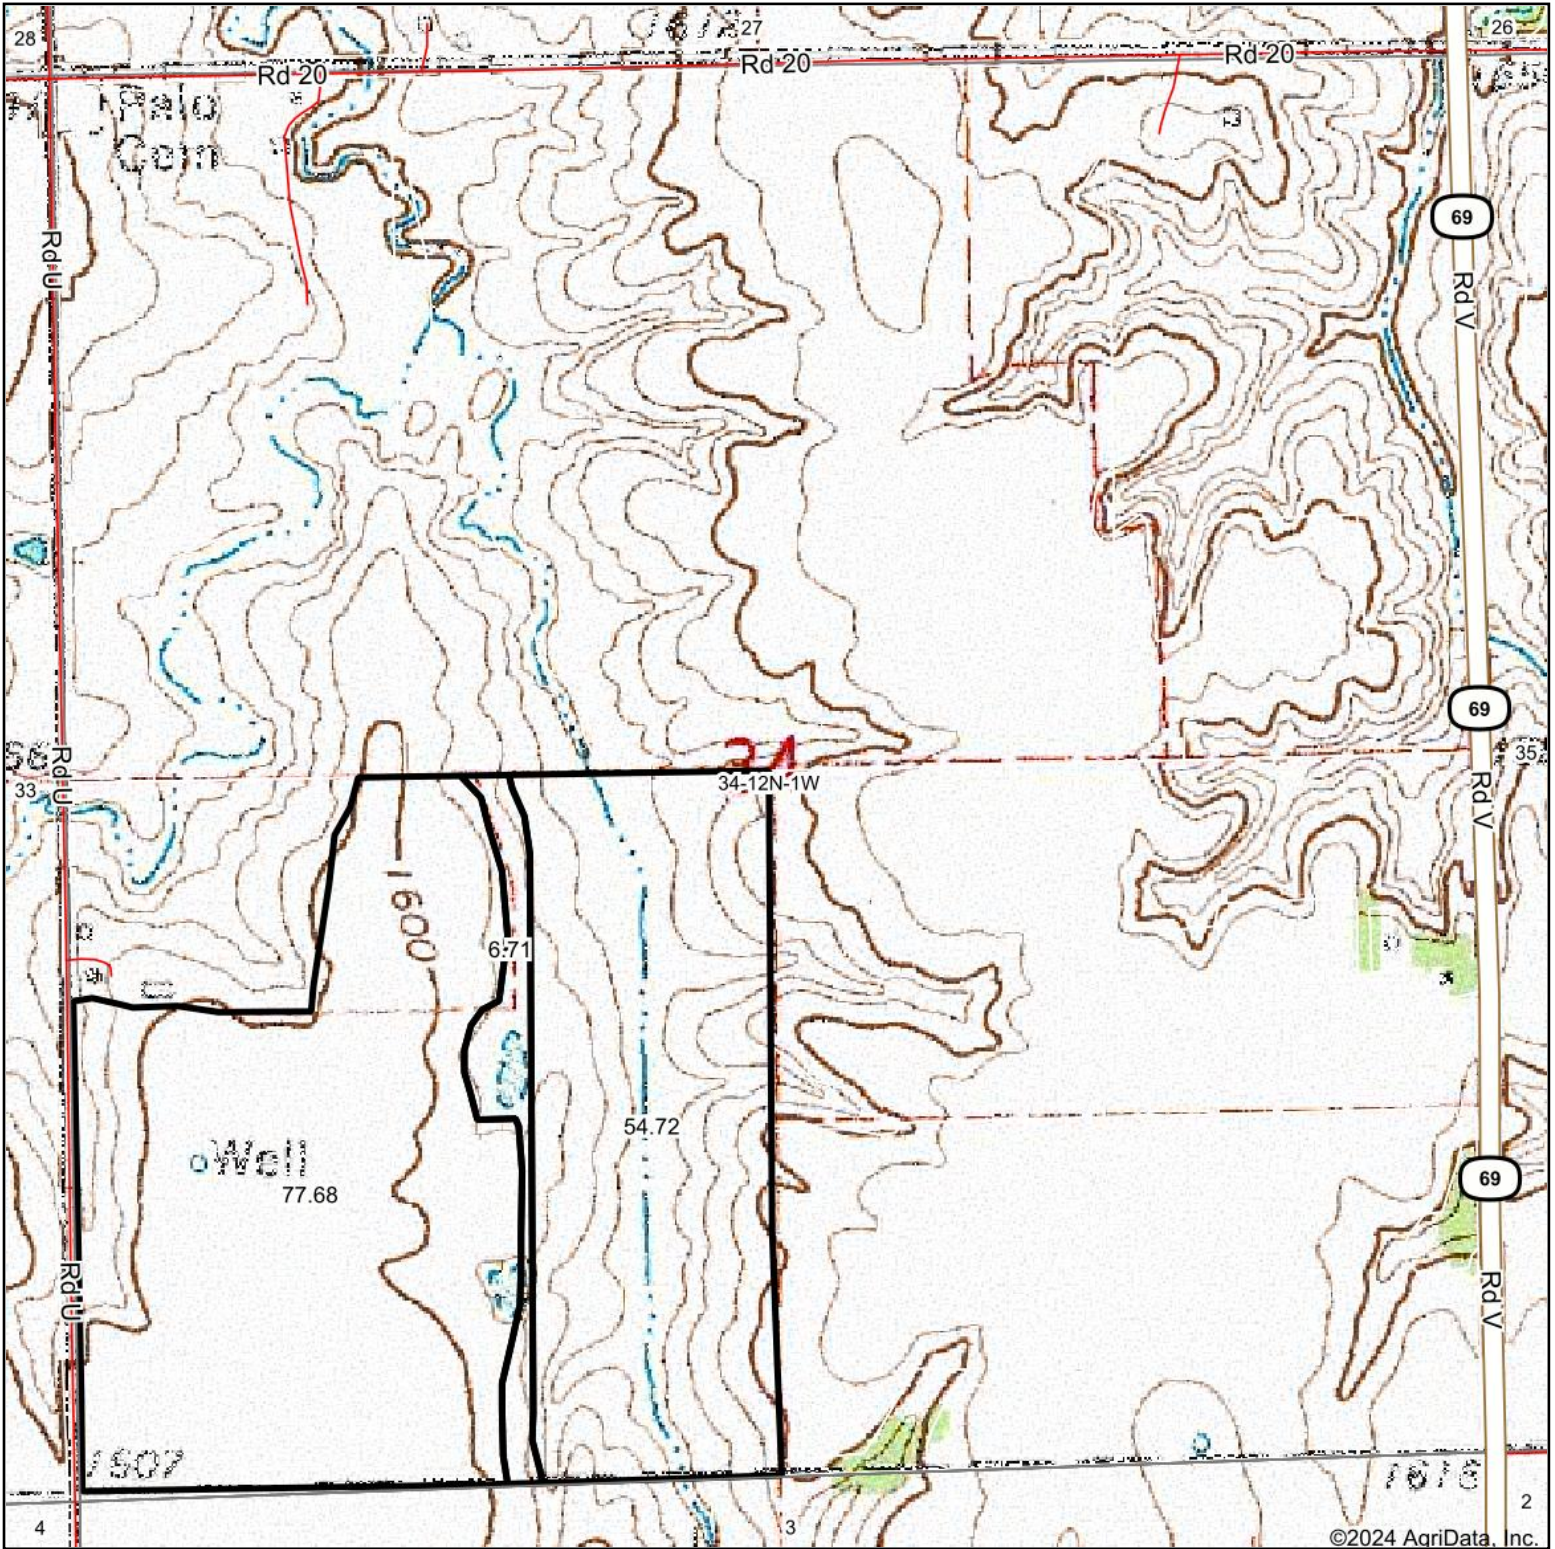

Topography Map

Map Center: 40° 57' 59.86, -97° 24' 56.47

34-12N-1W
York County
Nebraska

11/21/2024

Maps Provided By:

© AgriData, Inc. 2023 www.AgriDataInc.com