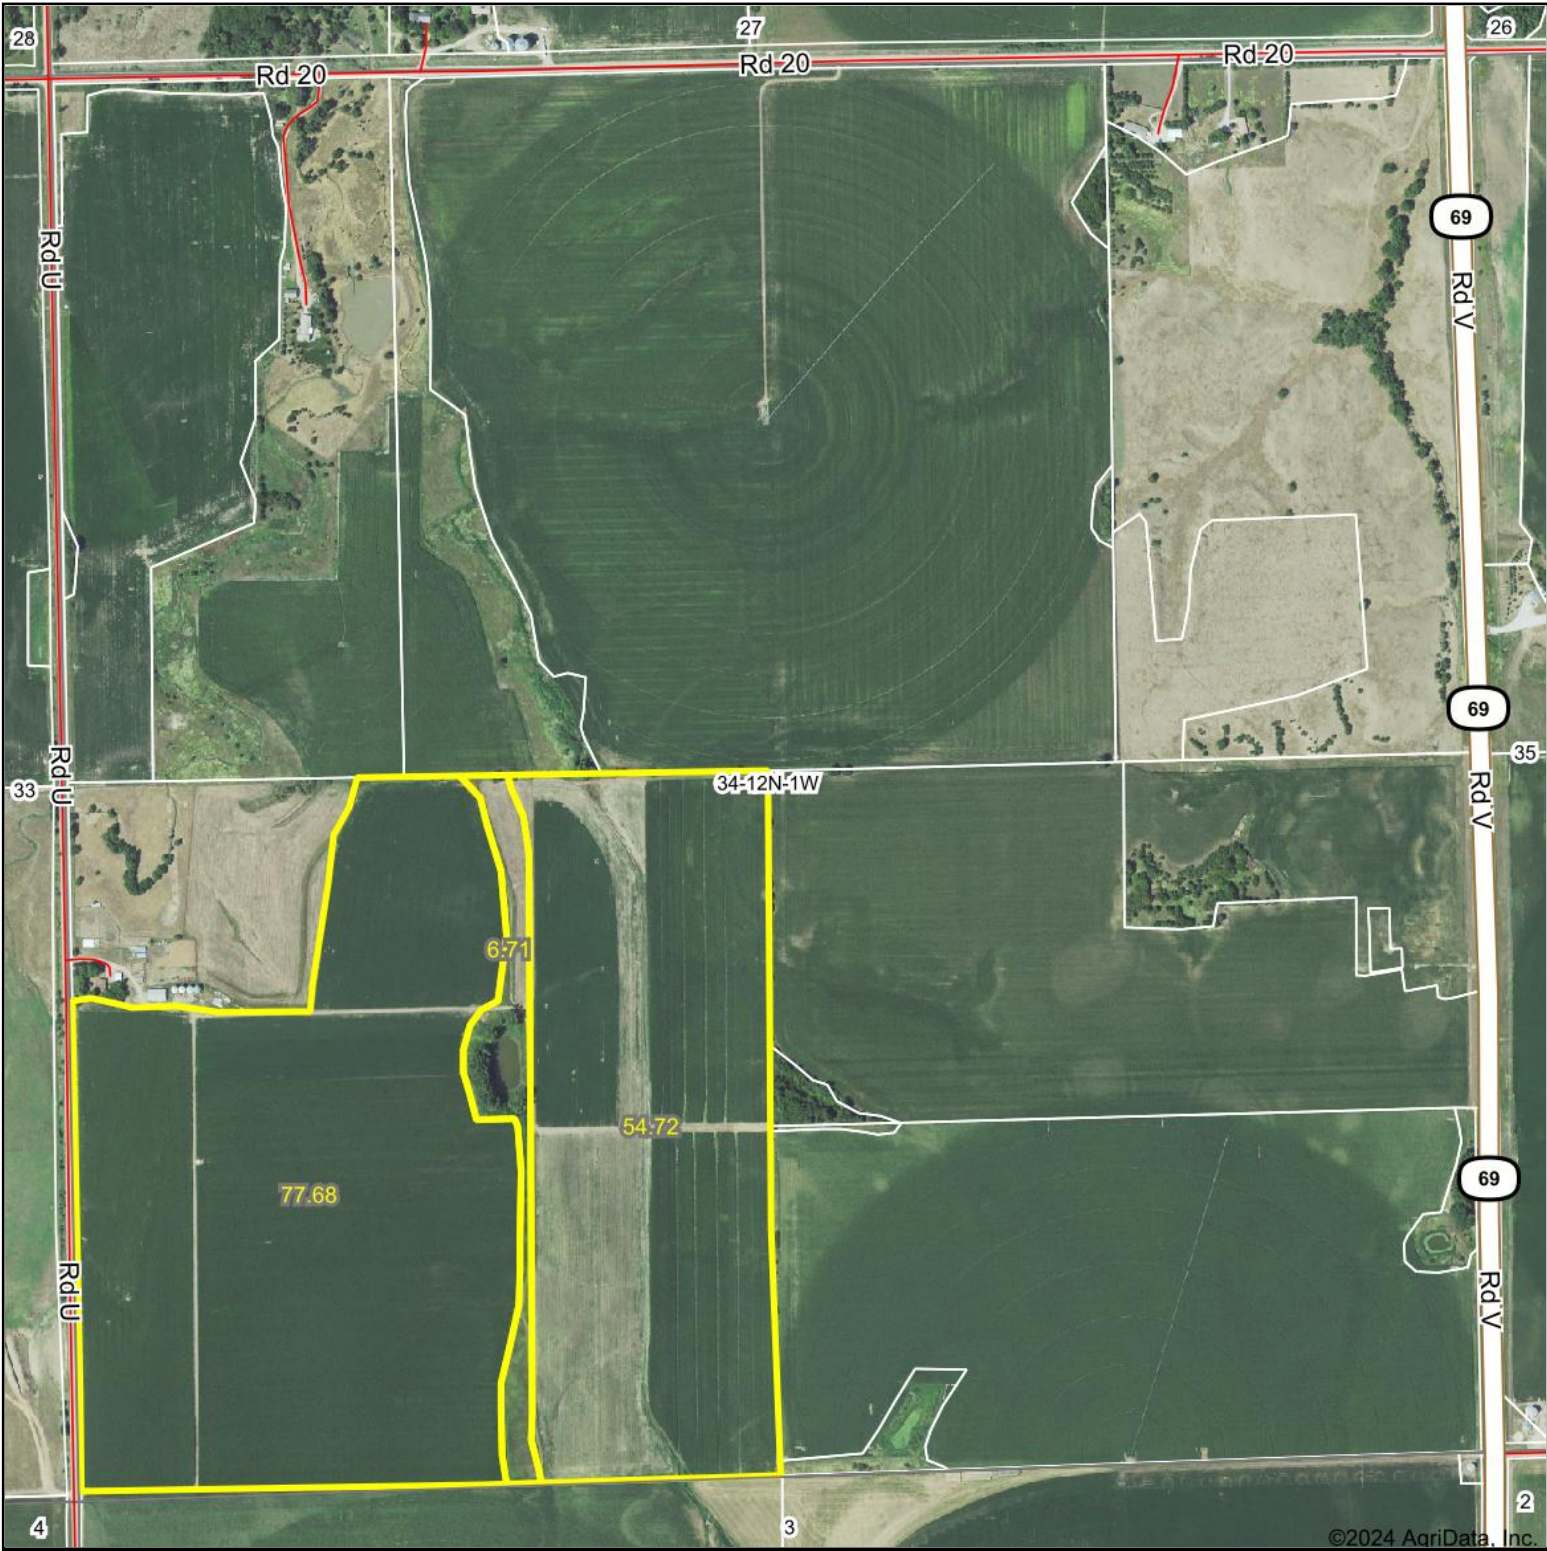

# Aerial Map

©2024 AgriData, Inc.

Boundary Center: 40° 57' 46.99, -97° 25' 13.84

**34-12N-1W**  
**York County**  
**Nebraska**

Maps Provided By:  
**surety**  
CUSTOMIZED ONLINE MAPPING  
© AgriData, Inc. 2023 www.AgriDataInc.com

11/21/2024

Field borders provided by Farm Service Agency as of 5/21/2008.